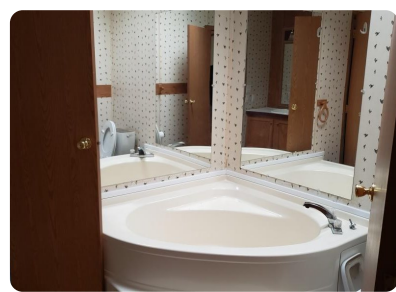

Single Family Residence, Ranch - Idlewild, MI

161 E Benjamin, Idlewild, MI, 49642

Offered at \$50,000

Located at the end of a dead end road sits this 3 bed 2 bath home. Quiet, secluded area with 200 acres of federal land right next door. Multiple lakes and streams nearby as well. This would be great as a getaway or year round location, call listing agent today!

 3 Bedrooms
 2 Bathrooms
 1,450 sqft
 Built: Unknown year

Scan above on mobile device
for directions to this listing

Assist2Sell
info@assist2sell.com

Assist  Sell.

All information deemed reliable but not guaranteed. If your property is currently listed this is not meant as a solicitation.
©2019 Assist2Sell.com - Licensed according to agreed upon terms and conditions. This listing is courtesy of North West Realty