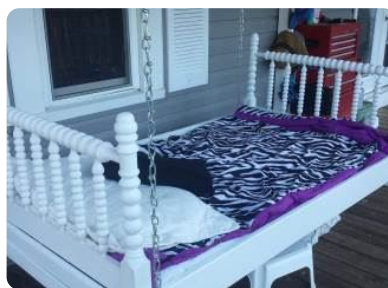

Scan above on mobile device
for directions to this listing

Assist2Sell
vip@assist2sell.com

Assist Sell.

All information deemed reliable but not guaranteed. If your property is currently listed this is not meant as a solicitation.
©2025 Assist2Sell.com - Licensed according to agreed upon terms and conditions. This listing is courtesy of Taylor Realty

<https://assist2sell.com/listing/160-brush-creek-circle-burkesville-ky-42717/3yd-nysmls-11117286>