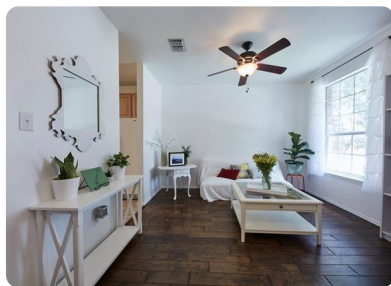

Scan above on mobile device
for directions to this listing

Assist2Sell Seller and Buyers Realty
(214) 256-3210
pcurtis@gte.net

Assist2Sell.

All information deemed reliable but not guaranteed. If your property is currently listed this is not meant as a solicitation.

©2019 Assist2Sell.com - Licensed according to agreed upon terms and conditions. This listing is courtesy of Keller Williams Realty - Allen

<https://assist2sell.com/listing/1556-charleston-drive-allen-tx-75002/3yd-ntreis-14108918>