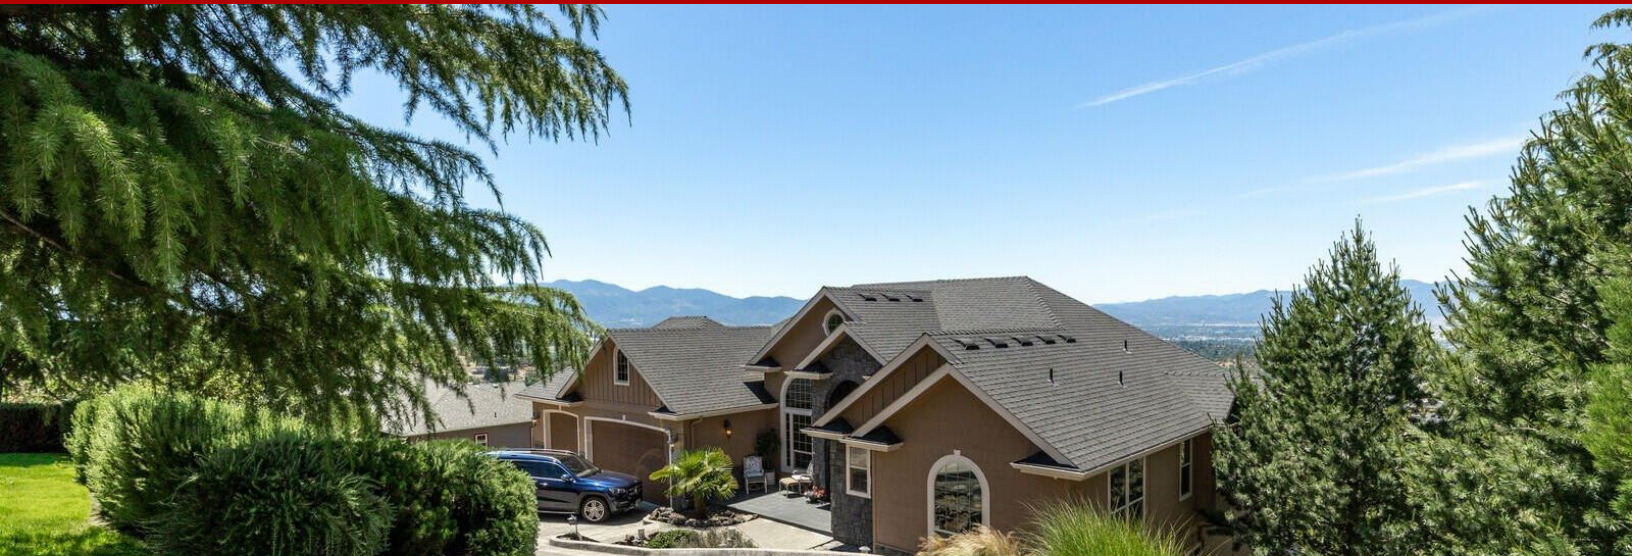

Single Family Residence, Craftsman - Medford, OR

1551 Satellite Dr, Medford, OR, 97504

Offered at \$1,049,000

Luxury home with incredible views! Located on .75 of an acre, this beautiful 4500sf home features a grand entrance with tile floors, high ceilings and open floor plan. The gourmet kitchen features 2 big islands, a subzero refrigerator plus add'l freezer and plenty of cupboards for storage. The main level primary bedroom features French doors leading to the lg deck and ensuite bathroom with jetted tub, lg double head shower, dual sinks and lg closet. There is also 2nd bedroom/office on the main level & laundry room that leads to the lg 3 car garage. Downstairs are 3 add'l bedrooms and lg family room with wet bar and small refrigerator. Could be perfect separate living quarters for family member. Downstairs you will also find a theatre room and indoor endless pool. Outside you can bask in the views from the 2 decks - upper and lower and enjoy the lg patio featuring an outdoor kitchen with bbq. This home is a must see! Owner will consider carrying with a good size down payment

4 Bedrooms

3 Bathrooms

4,500 sqft

0.75 acre (lot size)

Built: 2003

Scan above on mobile device
for directions to this listing

Assist2Sell
vip@assist2sell.com

Assist  Sell.