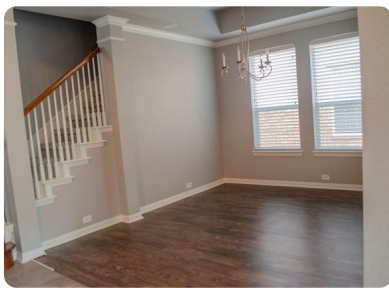

Scan above on mobile device
for directions to this listing

Assist2Sell
info@assist2sell.com

Assist2Sell

All information deemed reliable but not guaranteed. If your property is currently listed this is not meant as a solicitation.
©2019 Assist2Sell.com - Licensed according to agreed upon terms and conditions. This listing is courtesy of Sackborn Corp, LLC

<https://assist2sell.com/listing/1511-meadows-avenue-lantana-tx-76226/3yd-ntreis-14182067>