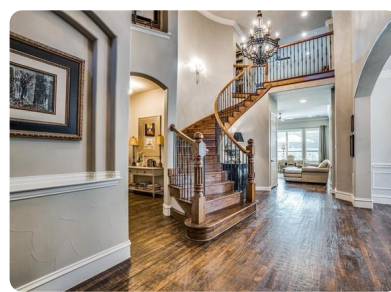

Scan above on mobile device
for directions to this listing

Assist2Sell
info@assist2sell.com

Assist Sell.

All information deemed reliable but not guaranteed. If your property is currently listed this is not meant as a solicitation.
©2019 Assist2Sell.com - Licensed according to agreed upon terms and conditions. This listing is courtesy of [unknown]

<https://assist2sell.com/listing/1508-litchfield-drive-mckinney-tx-75071/3yd-ntreis-14059881>