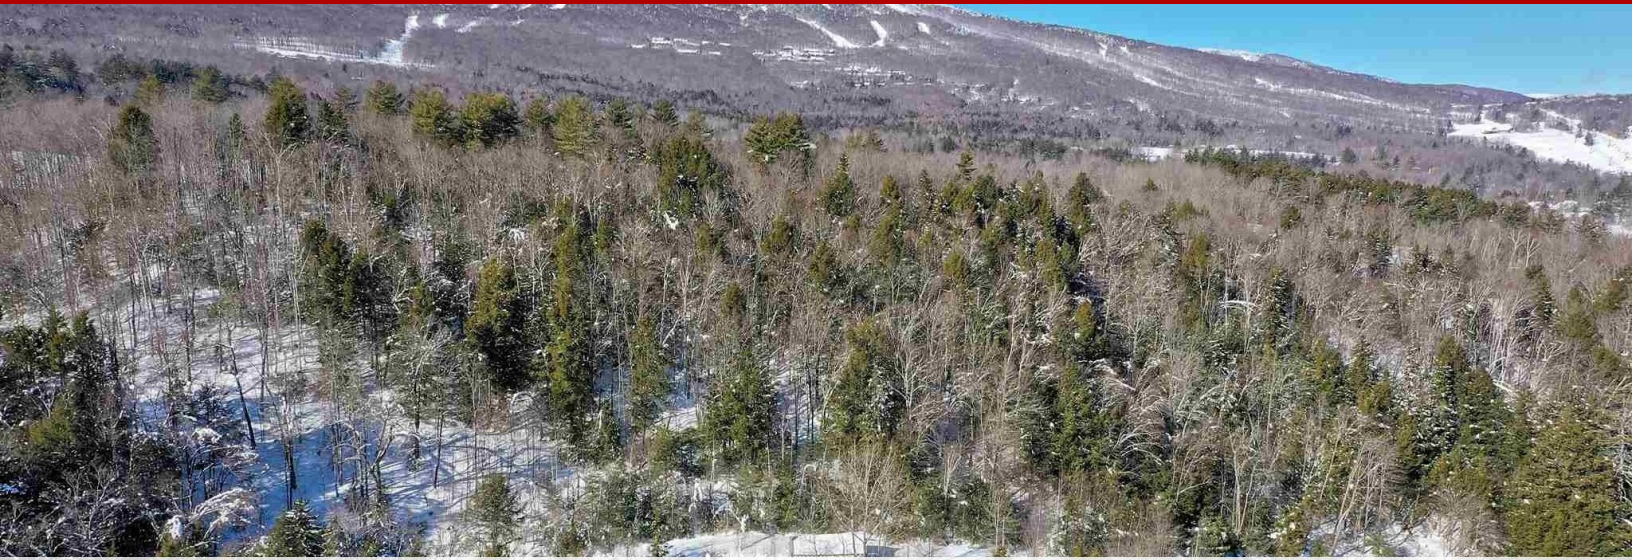

Land - Ludlow, VT

148 Route 100 South, Ludlow, VT, 05149

Offered at \$199,000

PRIME LOCATION! 2 Miles to Okemo Mountain Resort! This once really adorable one bedroom chalet did not survive the winter of 2021. The home was comprised but could be a great spot to rebuild or try to salvage the structure that remains. So close to world class skiing and golf. Tranquil and private setting on over 10 acres with sweet mountain views. Driveway is rugged yet once you get up to the existing structure it is well worth it! Come check this beautiful Vermont spot out today!