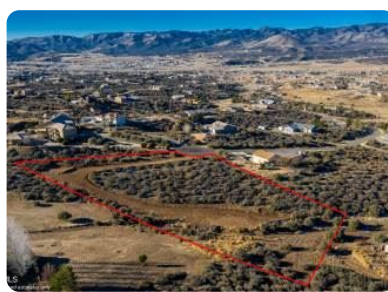

Residential - Dewey, AZ

14612 E Meadow Ranch Place, Dewey, AZ, 86327

Offered at \$140,000

This idyllic residential acreage is the perfect place to build your dream home. Tucked away, with gorgeous mountain views, this 2.35 acres is a mustsee. Building pad, driveway and private well already in place. This land is on a cul-de-sac, surrounded by beautiful homes and minutes away from MortimerFarms. A must see!

0 Bedrooms

0 Bathrooms

Unknown sqft sqft

2.35 acre (lot size)

Built: Unknown year

Scan above on mobile device
for directions to this listing

Assist2Sell
vip@assist2sell.com

Assist2Sell.