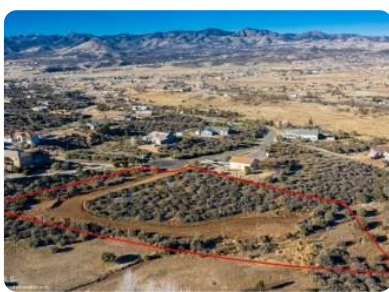

Residential - Dewey, AZ

14612 E Meadow Ranch Place, Dewey, AZ, 86327

Offered at \$140,000

This idyllic residential acreage is the perfect place to build your dream home. Tucked away, with gorgeous mountain views, this 2.35 acres is a mustsee. Building pad, driveway and private well already in place. This land is on a cul-de-sac, surrounded by beautiful homes and minutes away from MortimerFarms. A must see!

0 Bedrooms

0 Bathrooms

Unknown sqft sqft

2.35 acre (lot size)

Built: Unknown year

Scan above on mobile device
for directions to this listing

Assist2Sell
vip@assist2sell.com

Assist2Sell.