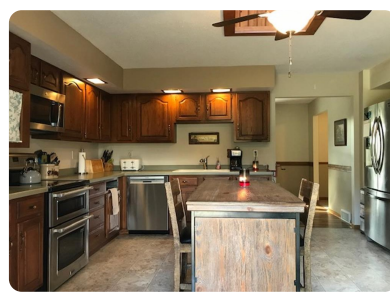

Scan above on mobile device
for directions to this listing

Assist2Sell Homes For You Realty
Beth Pendleton
(608) 269-5229
bpendleton@assist2sell.com

Assist Sell.

All information deemed reliable but not guaranteed. If your property is currently listed this is not meant as a solicitation.
©2019 Assist2Sell.com - Licensed according to agreed upon terms and conditions.

<https://assist2sell.com/listing/14576-genesis-rd-sparta-wi-54656/3yd-a2sell-782233>