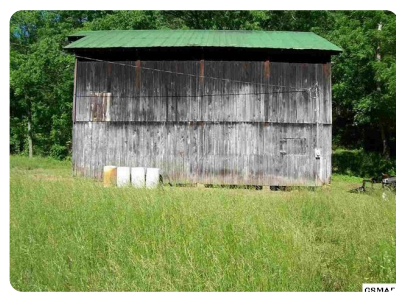

Farm/Ranch - Parrottsville, TN

1440 Ponderosa Rd, Parrottsville, TN, 37843-0000

Offered at \$249,000

Rare Find! Beautiful mountain farm with spectacular views, an abundance of wildlife, a spring flowing from a limestone cave, borders Cherokee National Forest with big timber. 4 wheeler and walking trails around the mountain. Good barn with hay loft - older home on property with picnic shed. 2 private wells and septic system on property

	0 Bedrooms
	0 Bathrooms
	Unknown sqft sqft
	72.5 acre (lot size)
	Built: Unknown year

Scan above on mobile device
for directions to this listing

Assist2Sell
info@assist2sell.com

Assist2Sell.

All information deemed reliable but not guaranteed. If your property is currently listed this is not meant as a solicitation.
©2019 Assist2Sell.com - Licensed according to agreed upon terms and conditions. This listing is courtesy of Keller Realty and Auction