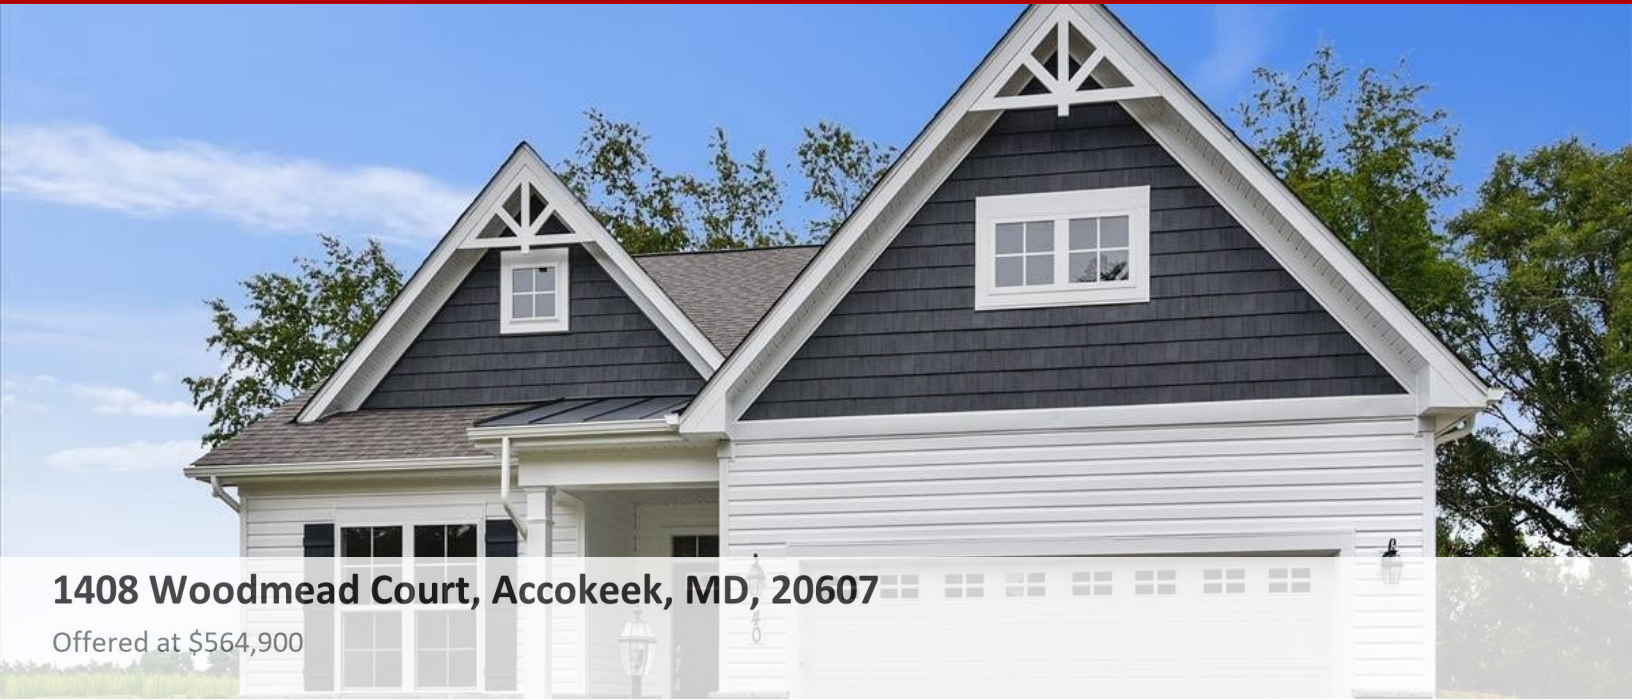

# Ranch/Rambler, Detached - ACCOKEEK, MD

**1408 Woodmead Court, Accokeek, MD, 20607**

Offered at \$564,900

Beautiful lot Co- Marketed with Caruso Homes. This Model is the----ASHLAND----- Buyer may choose any of Caruso's 28 models that will fit on the lot , prices will vary. Photos are provided by the Builder. Photos and tours may display optional features and upgrades that are not included in the price. Final sq footage are approx and will be finalized with final options. Upgrade options and custom changes are at an additional cost. Pictures shown are of proposed models and do not reflect the final appearance of the house and yard settings. All prices are subject to change without notice . Purchase price varies by chosen elevations and options. Price shown includes the Base House Price, The Lot and the Estimated Lot Finishing cost Only. -----7 LOTS available-----NO HOA-----