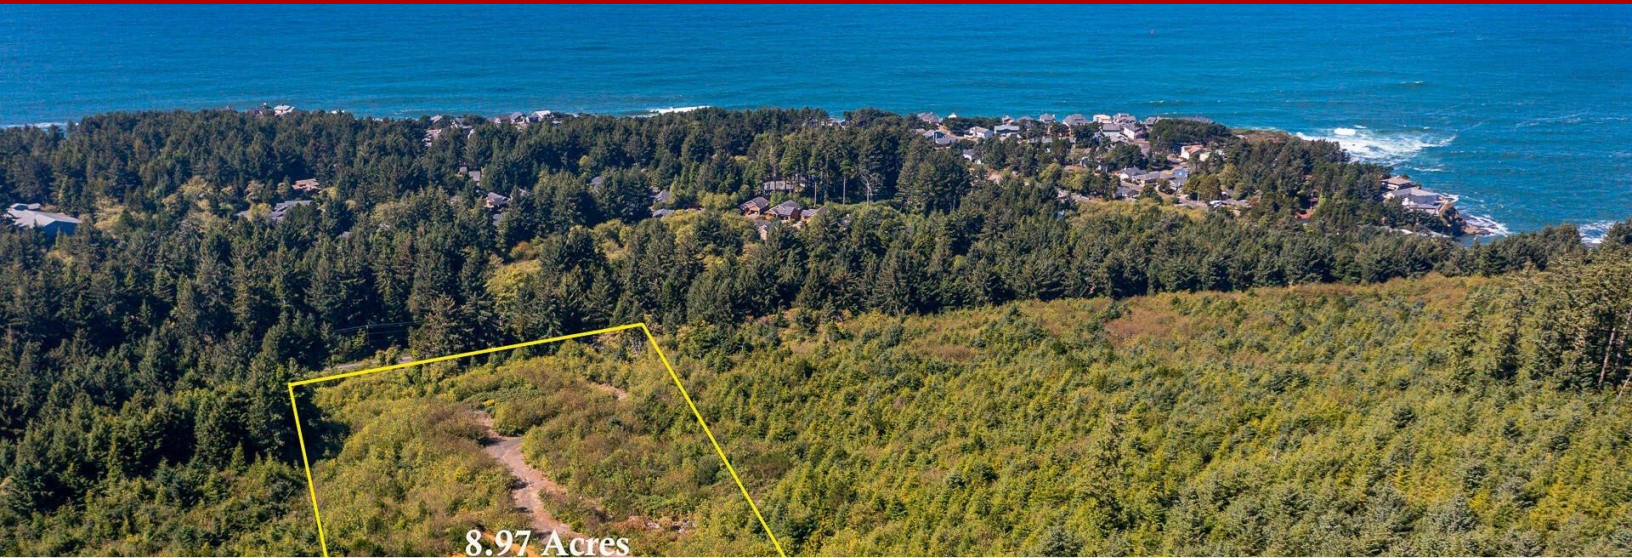

# Residential Land - Depoe Bay, OR

8.97 Acres

**1348 S Highway 101, Depoe Bay, OR, 97341**

Offered at \$750,000

Attention Developer/Builders!! PANORAMIC OCEAN VIEWS from this 8.97 acre property located in Depoe Bay....known as the Whale Watching Capital! Check out the videos! Buyer responsible for obtaining approvals & completing their own due diligence. Contact the Listing Broker for gate access.

0 Bedrooms

0 Bathrooms

Unknown sqft sqft

8.97 acre (lot size)

Built: Unknown year

Scan above on mobile device  
for directions to this listing

Assist2Sell  
vip@assist2sell.com

Assist2Sell.