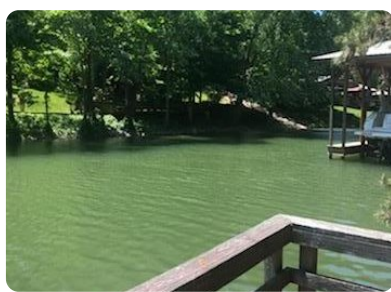

Scan above on mobile device
for directions to this listing

Assist2Sell
info@assist2sell.com

Assist Sell.

All information deemed reliable but not guaranteed. If your property is currently listed this is not meant as a solicitation.
©2019 Assist2Sell.com - Licensed according to agreed upon terms and conditions. This listing is courtesy of Real Estate Partners Chattanooga LLC

<https://assist2sell.com/listing/13424-bellacoola-rd-soddy-daisy-tn-37379/3yd-cartn-1282583>