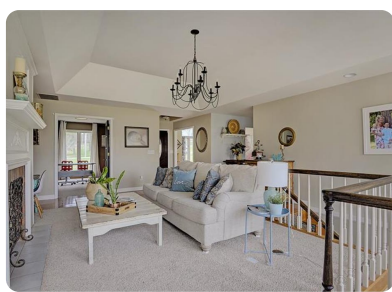

Scan above on mobile device
for directions to this listing

Assist2Sell Client Saves
Christy Serrano
(417) 889-7000
cserranorealtor@gmail.com

Assist2Sell

All information deemed reliable but not guaranteed. If your property is currently listed this is not meant as a solicitation.
©2020 Assist2Sell.com - Licensed according to agreed upon terms and conditions.

<https://assist2sell.com/listing/1311-s-royal-dr-springfield-mo-65809/3yd-a2sell-784019>