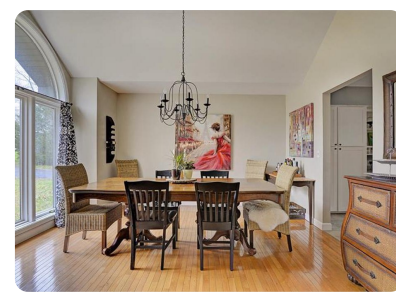

Scan above on mobile device
for directions to this listing

Assist2Sell Client Saves
Christy Serrano
(417) 889-7000
cserranorealtor@gmail.com

Assist2Sell

All information deemed reliable but not guaranteed. If your property is currently listed this is not meant as a solicitation.
©2020 Assist2Sell.com - Licensed according to agreed upon terms and conditions.

<https://assist2sell.com/listing/1311-s-royal-dr-springfield-mo-65809/3yd-a2sell-784019>