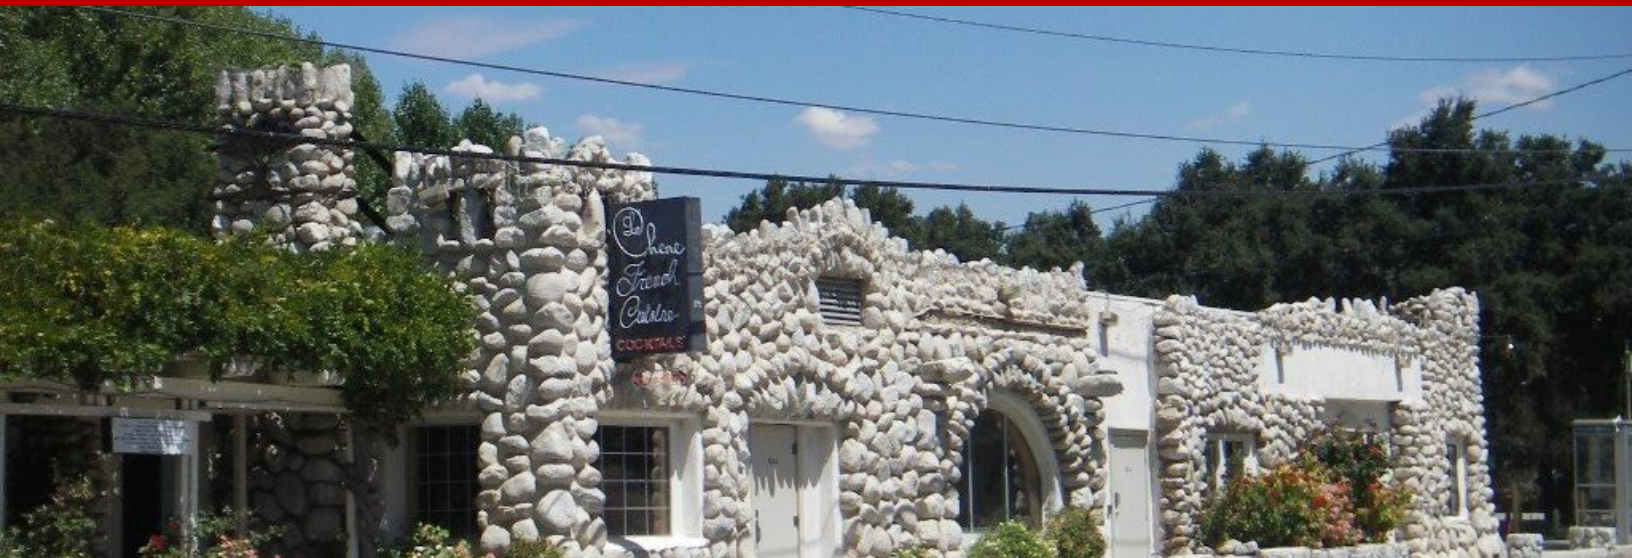

Commercial Sale - Agua Dulce, CA

12625 Sierra, Agua Dulce, CA, 91390

Offered at \$5,745,000

Renown Le Chene French Restaurant and Estate is a Unique Property for Someone Special! An Estate that the owner has put together over 40 years. Approximately 42+ acres, 9 deeded parcels, approximately 6 1/2 acres planted with producing grapevines, some of which are over 20 years old. A successful restaurant seen in the movie "Duel", in operation since 1980. 2 1/3 acres (approx.) of C-3, paved parking for 105 cars, and the restaurant is 8900 square feet (approx.) in good standing condition, with type 47 liquor license. Beautiful gardens and oak trees, a wonderful property with a great well. Motel with 5 buildings: 11 rooms, 2 single apartments and 2 cabins. The motel is sitting on approximately 6 acres of C-3 property and is surrounded by 4 other parcels. A n operating motel that has been the stage for many film productions. The main house Spanish-style 4 bedroom 4 baths of approximately 2800+ square feet, floor heated by radiant heat, steam shower, surrounded by vineyards, pergolas, fruit trees, an oasis in itself. The property is also furnished by its own well. The residence has 2 5-acre parcels totaling 10 acres and is adjoining to the restaurant property. This is a must see, located in a rural area close to the city of Santa Clarita. See Supplements for additional information.

0 Bedrooms

0 Bathrooms

8,900 sqft

Built: 1923

Scan above on mobile device
for directions to this listing

Assist2Sell SC Buyers & Sellers

(661) 799-7400

max@assist2sell.com