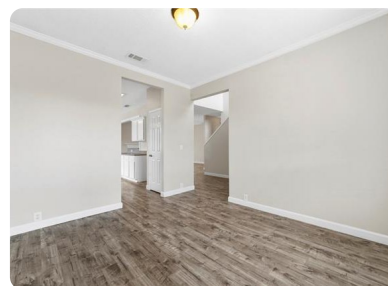

Scan above on mobile device
for directions to this listing

Assist2Sell
info@assist2sell.com

Assist2Sell

All information deemed reliable but not guaranteed. If your property is currently listed this is not meant as a solicitation.
©2019 Assist2Sell.com - Licensed according to agreed upon terms and conditions. This listing is courtesy of Berkshire Hathaway HomeServices PenFed Realty Texa

<https://assist2sell.com/listing/1245-winston-drive-lewisville-tx-75077/3yd-ntreis-14184595>