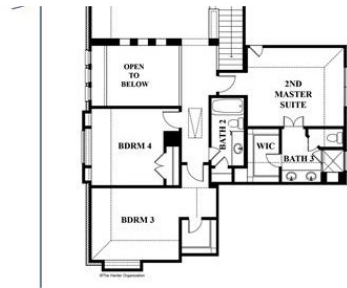

Scan above on mobile device
for directions to this listing

Assist2Sell
info@assist2sell.com

Assist2Sell.

All information deemed reliable but not guaranteed. If your property is currently listed this is not meant as a solicitation.
©2020 Assist2Sell.com - Licensed according to agreed upon terms and conditions. This listing is courtesy of Classic Property Management & Real Estate Services

<https://assist2sell.com/listing/1226-lakeview-drive-anna-tx-75409/3yd-ntreis-14251373>