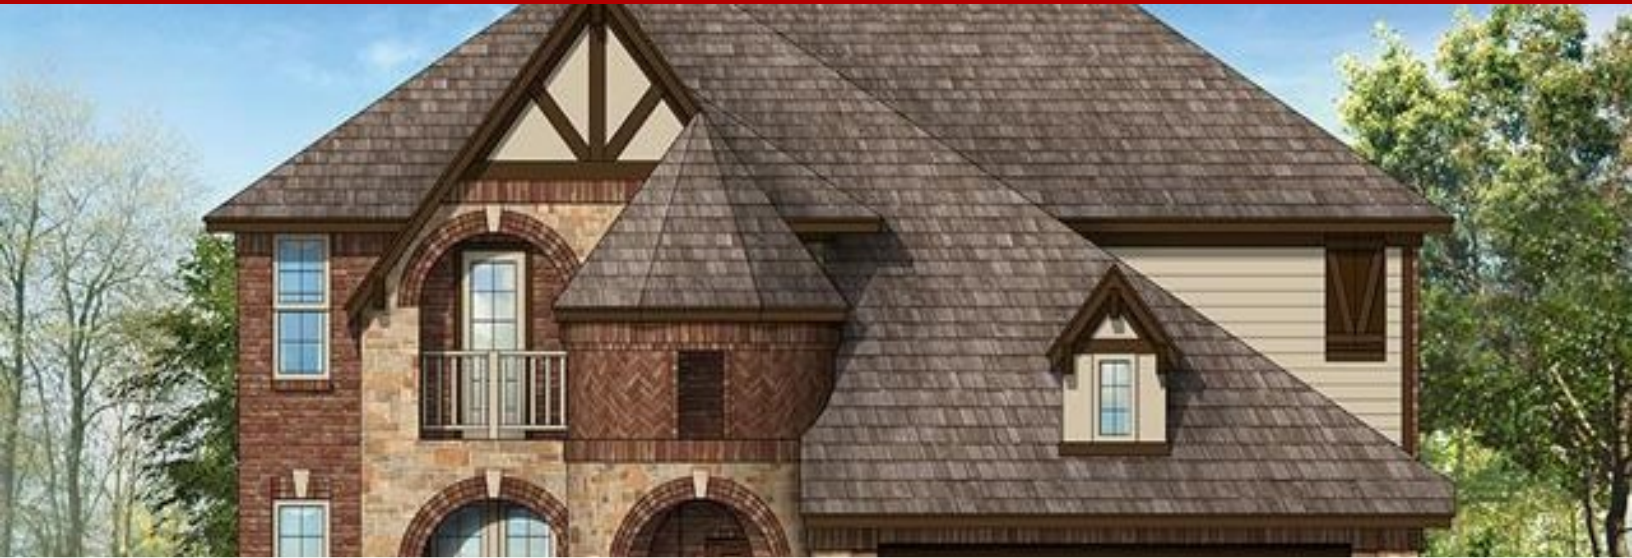

RES-Single Family - Anna, TX

1226 Lakeview Drive, Anna, TX, 75409

Offered at $424,990

NEW BLOOMFIELD HOME in the gorgeous Lakeview Estates Community!
This 4 bed, 3.5 bath home is located across the street from the Community Park and Play Scape; Deluxe Gourmet Kitchen with Upgraded appliances and finishes throughout; Extended Rear Covered Patio and Outdoor Living and Oversized back yard; Hand Scraped Site Built Hardwood Floors through Main Areas; Oversized 3 Car Garage; Fully landscaped. Call today!

- 4 Bedrooms
- 4 Bathrooms
- 3,094 sqft
- 0.2 acre (lot size)
- Built: 2019