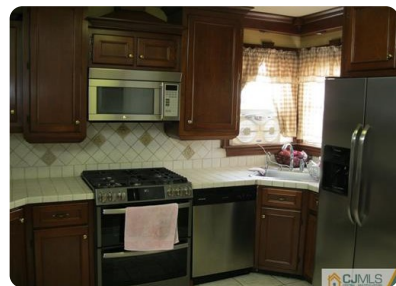

Scan above on mobile device
for directions to this listing

Assist2Sell
info@assist2sell.com

Assist Sell.

All information deemed reliable but not guaranteed. If your property is currently listed this is not meant as a solicitation.
©2019 Assist2Sell.com - Licensed according to agreed upon terms and conditions. This listing is courtesy of Century21 Main Street Realty

<https://assist2sell.com/listing/118-swarthmore-terrace-metuchen-nj-08840/3yd-mcmlsnj-2004016>