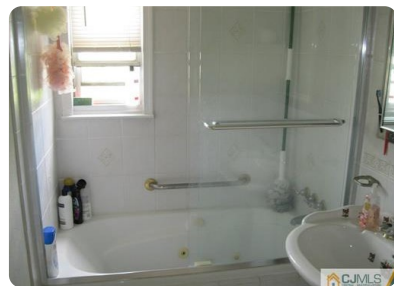

Scan above on mobile device
for directions to this listing

Assist2Sell
info@assist2sell.com

Assist Sell.

All information deemed reliable but not guaranteed. If your property is currently listed this is not meant as a solicitation.
©2019 Assist2Sell.com - Licensed according to agreed upon terms and conditions. This listing is courtesy of Century21 Main Street Realty

<https://assist2sell.com/listing/118-swarthmore-terrace-metuchen-nj-08840/3yd-mcmlsnj-2004016>