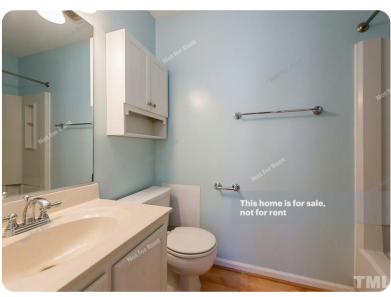

# Townhouse, Attached, Traditional - Durham, NC

This Durham two-story offers a fireplace, a kitchen pantry, granite kitchen countertops, cultured marble master bath vanity, a master bedroom walk-in closet, and an uncovered deck.

 2 Bedrooms
 3 Bathrooms
 1,681 sqft
 0.02 acre (lot size)
 Built: 1985

Scan above on mobile device for directions to this listing

Assist2Sell  
info@assist2sell.com

All information deemed reliable but not guaranteed. If your property is currently listed this is not meant as a solicitation.  
©2020 Assist2Sell.com - Licensed according to agreed upon terms and conditions. This listing is courtesy of Opendoor Homes LLC