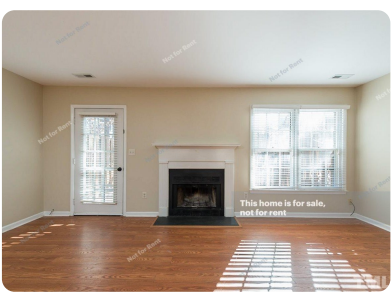

# Townhouse, Attached, Traditional - Durham, NC

This Durham two-story offers a fireplace, a kitchen pantry, granite kitchen countertops, cultured marble master bath vanity, a master bedroom walk-in closet, and an uncovered deck.

 2 Bedrooms
 3 Bathrooms
 1,681 sqft
 0.02 acre (lot size)
 Built: 1985

Scan above on mobile device for directions to this listing

Assist2Sell  
info@assist2sell.com

All information deemed reliable but not guaranteed. If your property is currently listed this is not meant as a solicitation.  
©2020 Assist2Sell.com - Licensed according to agreed upon terms and conditions. This listing is courtesy of Opendoor Homes LLC