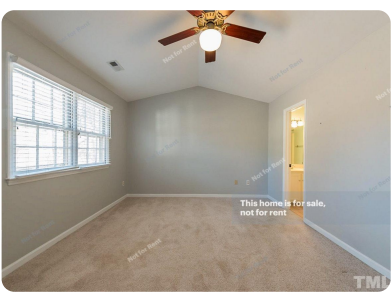

# Townhouse, Attached, Traditional - Durham, NC

This Durham two-story offers a fireplace, a kitchen pantry, granite kitchen countertops, cultured marble master bath vanity, a master bedroom walk-in closet, and an uncovered deck.

 2 Bedrooms
 3 Bathrooms
 1,681 sqft
 0.02 acre (lot size)
 Built: 1985

Scan above on mobile device for directions to this listing

Assist2Sell  
info@assist2sell.com

All information deemed reliable but not guaranteed. If your property is currently listed this is not meant as a solicitation.  
©2020 Assist2Sell.com - Licensed according to agreed upon terms and conditions. This listing is courtesy of Opendoor Homes LLC