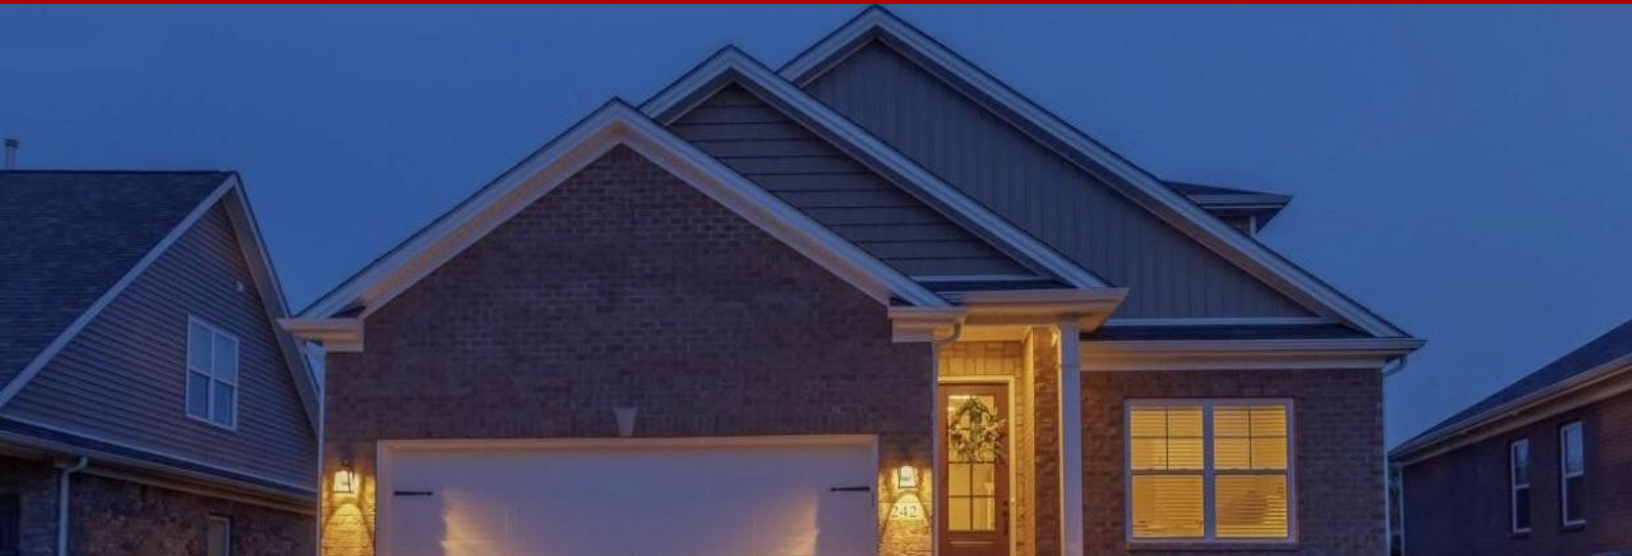

Single Family Residence - Georgetown, KY

113 Pinnacle Point Court, Georgetown, KY, 40324

Offered at \$464,785

Proposed Build - This Beautiful Home Plan Known As The Dahlia Situated On An Unfinished Walkout Basement Backing Up To The Lake! Which Features An Open Floor Plan, 3 Bedrooms, 3 Full Baths, An Open Loft Area On The 2nd Floor Along With A Nice Roomy Laundry Room With Added Storage Space For Pantry. Call Me Today To Reserve The Perfect Lake Lot And Start Building Your Dream Home.

3 Bedrooms

3 Bathrooms

2,334 sqft

0.13 acre (lot size)

Built: 2021

Scan above on mobile device
for directions to this listing

Assist2Sell
vip@assist2sell.com

Assist2Sell.