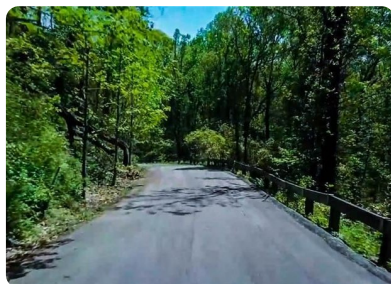

Scan above on mobile device
for directions to this listing

Assist2Sell
info@assist2sell.com

Assist2Sell

All information deemed reliable but not guaranteed. If your property is currently listed this is not meant as a solicitation.
©2020 Assist2Sell.com - Licensed according to agreed upon terms and conditions. This listing is courtesy of Berkshire Hathaway HomeServices Georgia Properties

<https://assist2sell.com/listing/111-wiggley-lane-jasper-ga-30143/3yd-pruga-6052808>