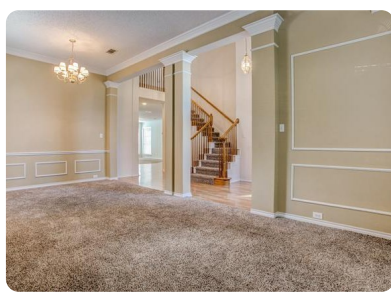

Scan above on mobile device
for directions to this listing

Assist2Sell
info@assist2sell.com

Assist2Sell.

All information deemed reliable but not guaranteed. If your property is currently listed this is not meant as a solicitation.
©2020 Assist2Sell.com - Licensed according to agreed upon terms and conditions. This listing is courtesy of Angela Fraser Realty

<https://assist2sell.com/listing/1109-woodbriar-drive-grapevine-tx-76051/3yd-ntreis-14267972>