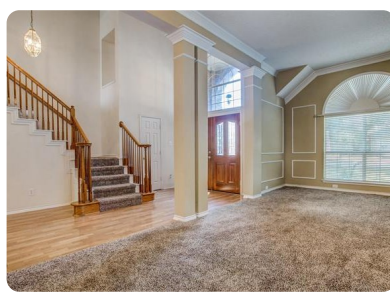

Scan above on mobile device
for directions to this listing

Assist2Sell
info@assist2sell.com

Assist2Sell.

All information deemed reliable but not guaranteed. If your property is currently listed this is not meant as a solicitation.
©2020 Assist2Sell.com - Licensed according to agreed upon terms and conditions. This listing is courtesy of Angela Fraser Realty

<https://assist2sell.com/listing/1109-woodbriar-drive-grapevine-tx-76051/3yd-ntreis-14267972>