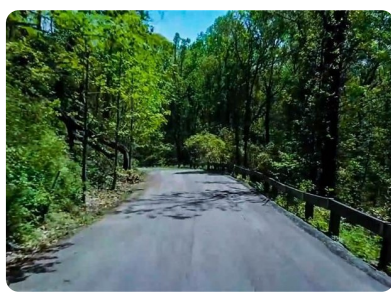

Scan above on mobile device
for directions to this listing

Assist2Sell
info@assist2sell.com

Assist Sell.

All information deemed reliable but not guaranteed. If your property is currently listed this is not meant as a solicitation.
©2020 Assist2Sell.com - Licensed according to agreed upon terms and conditions. This listing is courtesy of Berkshire Hathaway HomeServices Georgia Properties

<https://assist2sell.com/listing/109-wiggley-lane-jasper-ga-30143/3yd-pruga-6052756>