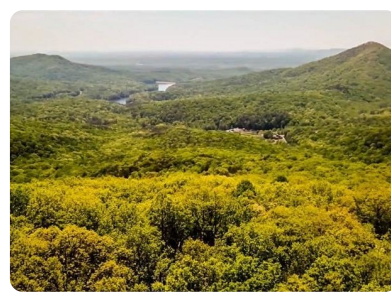

Scan above on mobile device
for directions to this listing

Assist2Sell
info@assist2sell.com

Assist Sell.

All information deemed reliable but not guaranteed. If your property is currently listed this is not meant as a solicitation.
©2020 Assist2Sell.com - Licensed according to agreed upon terms and conditions. This listing is courtesy of Berkshire Hathaway HomeServices Georgia Properties

<https://assist2sell.com/listing/109-wiggley-lane-jasper-ga-30143/3yd-pruga-6052756>