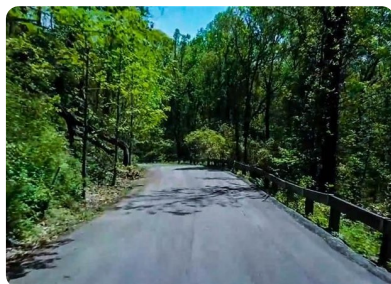

Scan above on mobile device
for directions to this listing

Assist2Sell
info@assist2sell.com

Assist Sell.

All information deemed reliable but not guaranteed. If your property is currently listed this is not meant as a solicitation.
©2020 Assist2Sell.com - Licensed according to agreed upon terms and conditions. This listing is courtesy of Berkshire Hathaway HomeServices Georgia Properties

<https://assist2sell.com/listing/108-wiggley-lane-jasper-ga-30143/3yd-pruga-6052744>