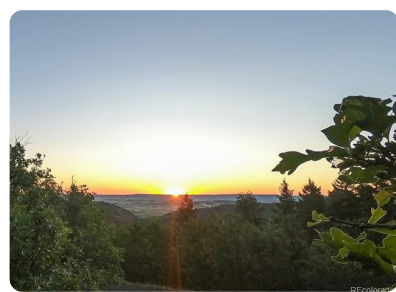

Scan above on mobile device
for directions to this listing

Assist2Sell Buyers & Sellers 1st Choice
(719) 487-1777
matt_hornung@yahoo.com

Assist2Sell.

All information deemed reliable but not guaranteed. If your property is currently listed this is not meant as a solicitation.

©2019 Assist2Sell.com - Licensed according to agreed upon terms and conditions. This listing is courtesy of Keller Williams Realty DTC

<https://assist2sell.com/listing/10612-mossrock-run-littleton-co-80125/3yd-metrolist-3601681>