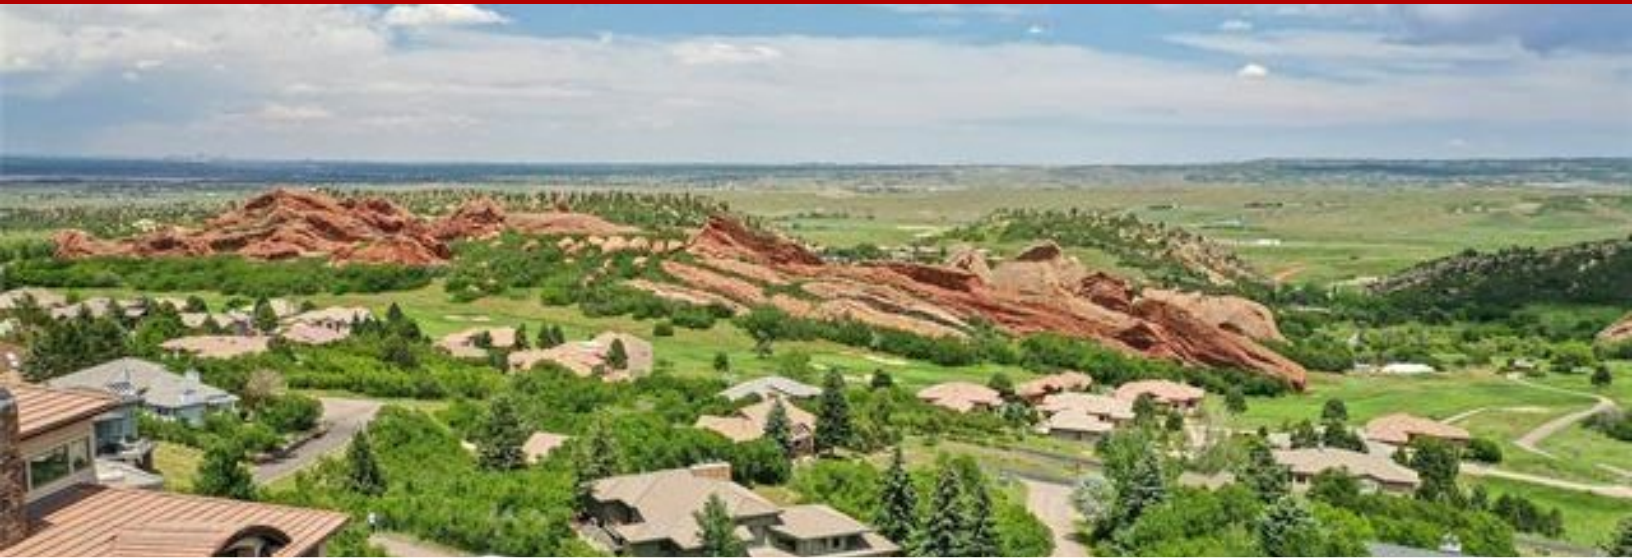

Land - Littleton, CO

10612 Mossrock Run, Littleton, CO, 80125

Offered at \$185,900

Discover one of the few remaining mountainside home sites in Roxborough Park. Defined by the tall pines and lush natural landscape, your future residence will have forever views of the beauty created with the blend of stunning rock formations and gently rolling hills. Located on 1.4 acres, your property rises above Arrowhead Golf Course with panoramic vistas. Bordering your home site is a collection of elegant estate residences; each one crafted with a distinctive architectural style and impressive ambiance. Since its inception, the community is known for its artistry of custom homes and we welcome the opportunity to connect you with our preferred builder. This is Colorado living at its finest. Within this gated community is a habitat for wandering deer, fox along with a chorus of songbirds. Miles of walking trails meander through the community. Located 15 minutes from the Lockheed Martin Campus and 20 minutes south of C 470, you are connected to the entire Denver metro area.