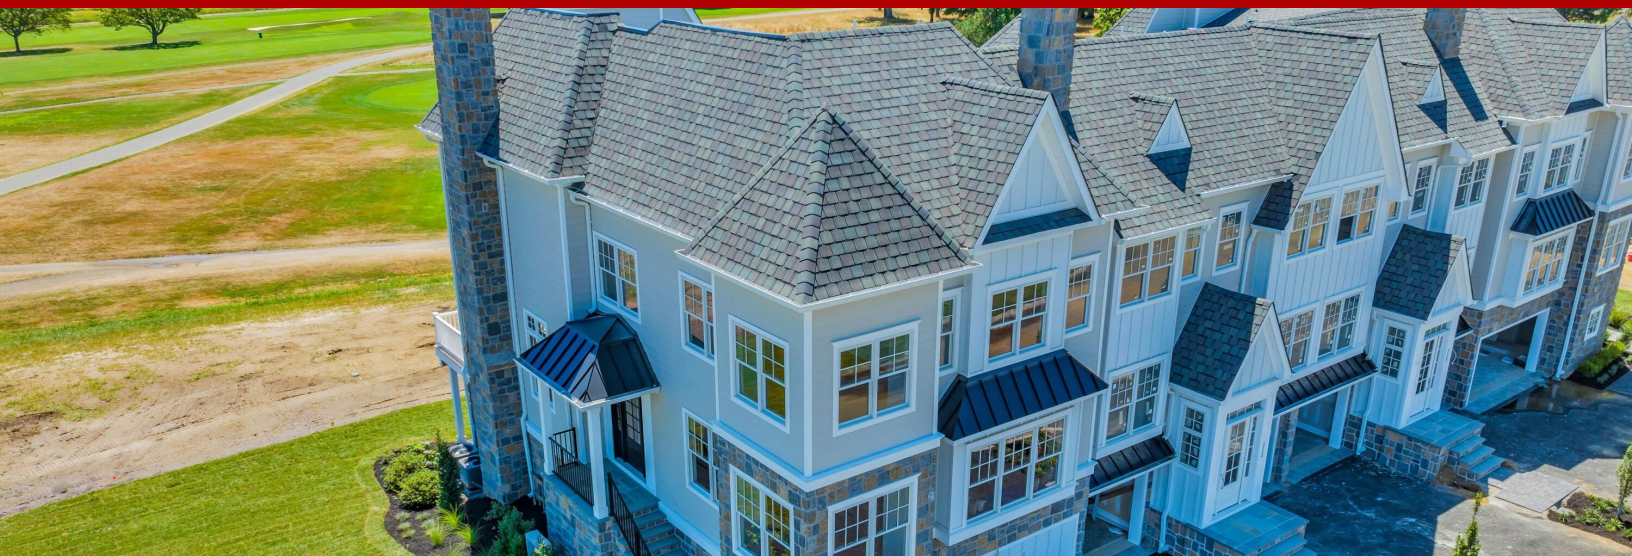

# Condominium, Condominium, Attached, Townhouse - Eatontown, NJ

## 102 Eagle Way, Eatontown, NJ, 07724

Offered at \$1,085,000

The Ridge at Suneagles Condominium offers 60 luxury townhomes set up in groups of 4 that meander through the old Ft. Monmouth golf course fairways affording panoramic views. Another spectacular development by Martelli Signature Homes bringing a unique luxury lifestyle set amongst the links! These townhouse-style units include a Thermador kitchen package, high ceilings, deck off living room and patio off family room, a gas fireplace, a 2- plus car garage for extra storage, an elevator, a spacious walk-in closet in the master bedroom, and a very generous 3400sf of quality construction that gives the feel of a house! Just select your countertop and tile colors and your all set! Bring your sophisticated clients who are looking for luxury in a tranquil setting that is perfectly located