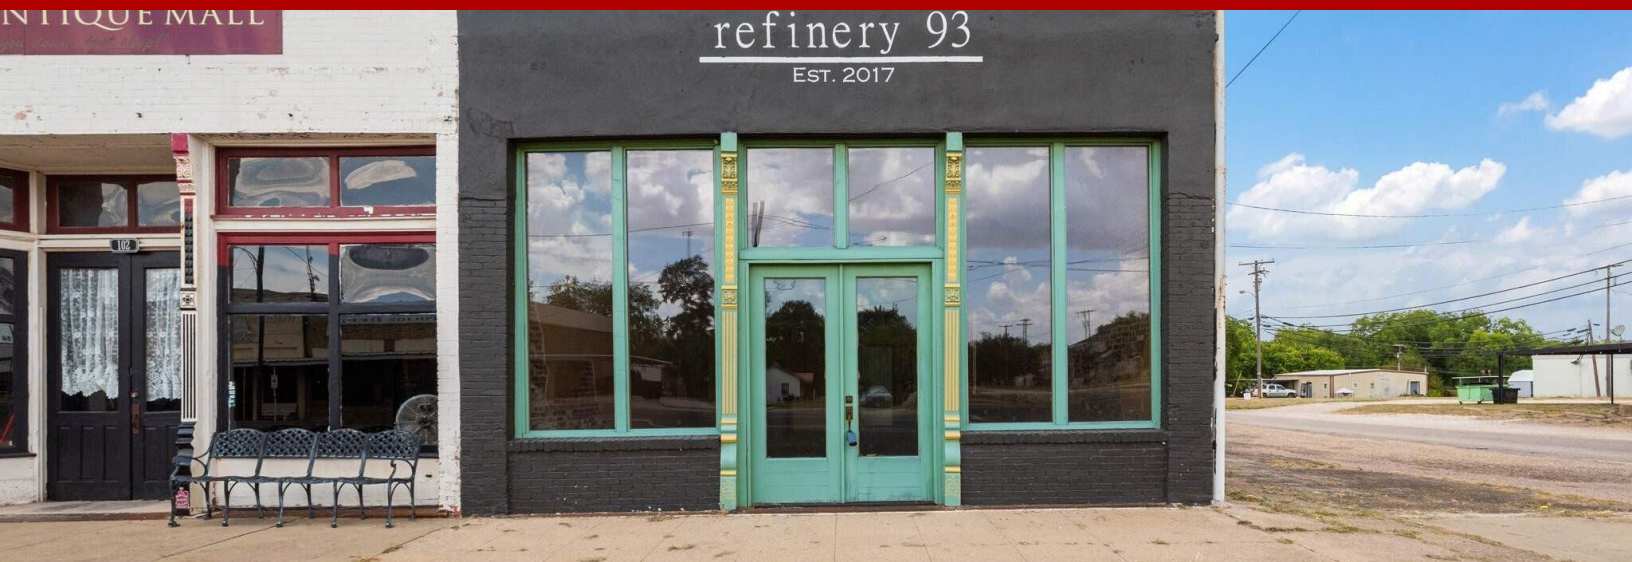

# Commercial Building - Milford, TX

## 100 S Main, Milford, TX, 76670

Offered at \$179,900

Location location! This building is located in the heart of downtown Milford! Would be perfect for any of a number of businesses! Could possibly be used as an office, dance studio, antique store, venue, brewery, clothing store, restaurant ... the sky is the limit! With 1704 SF, there is lots of open space. In the back, there is one large bathroom, an additional room that could be used as an office or storage area; and stairs leading to the attic space, most of which is decked. Parking area on the side of the building, and in the front. Updated flooring has been added.

0 Bedrooms

0 Bathrooms

1,704 sqft

0.06 acre (lot size)

Built: 1940

Scan above on mobile device  
for directions to this listing

Assist2Sell  
vip@assist2sell.com

Assist2Sell.