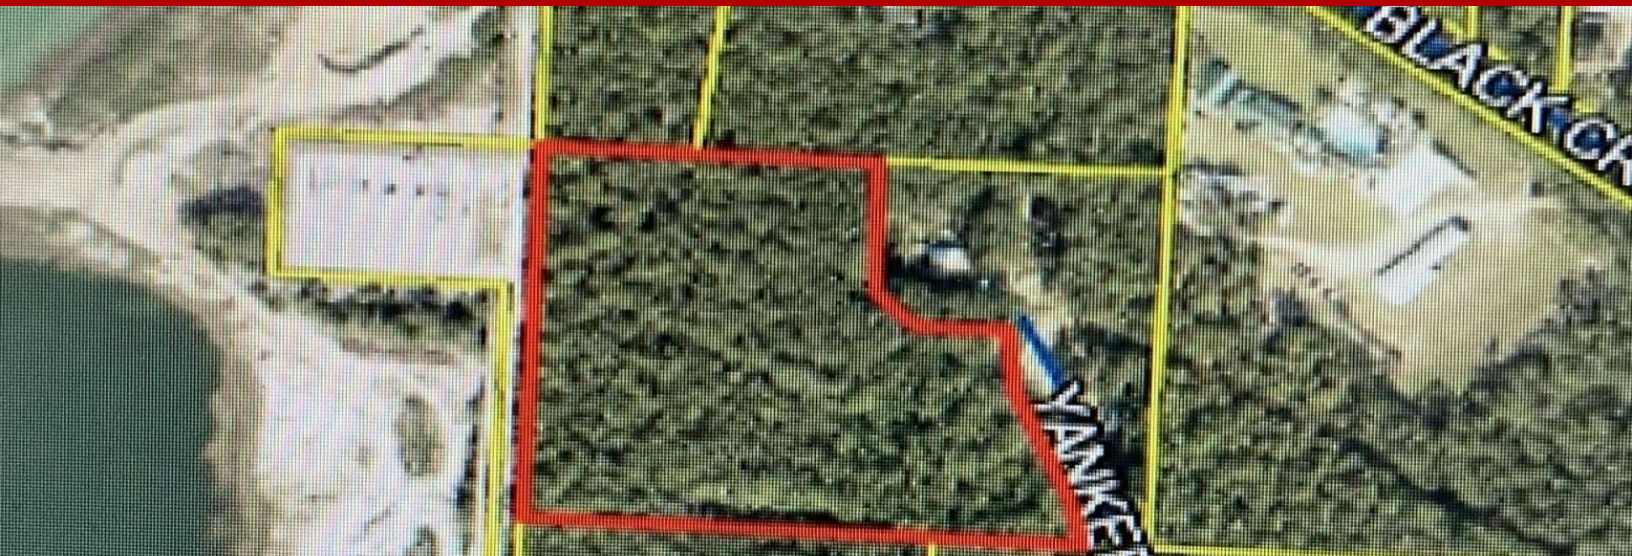

## 1 Yankee Drive, Freeport, FL, 32439

Offered at \$295,000

Beautiful 5.49 acre wooded parcel south of Freeport and close to the Bay. This wooded tract would be a great private estate. Large trees throughout the property and so many possibilities. Just a short distance to the bay and the beaches of South Walton. Not many parcels over 5 acres this close to the beach and priced right.

0 Bedrooms

0 Bathrooms

Unknown sqft sqft

5.49 acre (lot size)

Built: Unknown year

Assist2Sell

No other photos  
Available

Assist2Sell