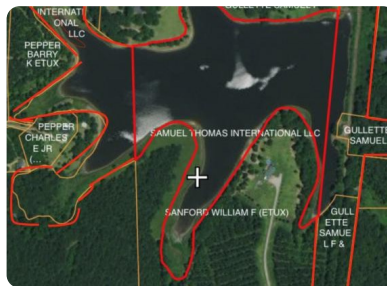

Single Family Home, Ranch - Mantee, MS

1 Lake Front Dr, Mantee, MS, 39751

Offered at \$295,000

RARE opportunity to own your very own 42 acre lake and home on 58 acres more or less. 2 BR/ 2 BA, open plan and large deck overlooking your lake. Total ownership of lake and lake access. OPTION: HOME and ONE Acre available for \$195,000, Survey available. Up to 800 acres of deer/turkey woods available within 5 miles for sale or lease. All info subject to verification.

 2 Bedrooms
 2 Bathrooms
 1,620 sqft
 58 acre (lot size)
 Built: 1986

Scan above on mobile device
for directions to this listing

Assist2Sell
info@assist2sell.com

Assist2Sell.

All information deemed reliable but not guaranteed. If your property is currently listed this is not meant as a solicitation.