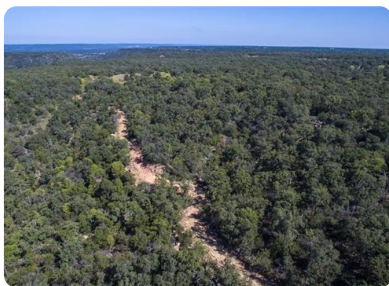

Scan above on mobile device
for directions to this listing

Assist2Sell
info@assist2sell.com

Assist2Sell

All information deemed reliable but not guaranteed. If your property is currently listed this is not meant as a solicitation.
©2019 Assist2Sell.com - Licensed according to agreed upon terms and conditions. This listing is courtesy of Compass RE Texas, LLC

<https://assist2sell.com/listing/1-coalville-road-gordon-tx-76453/3yd-ntreis-14112735>