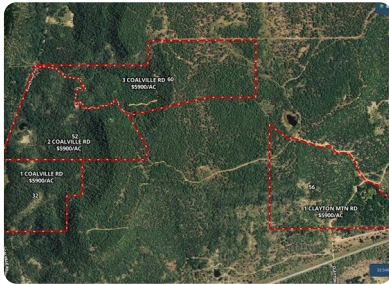

LND-Farm/Ranch - Gordon, TX

1 Clayton Mountain Road, Gordon, TX, 76453

Offered at \$330,400

Clayton Mountain Ranches boast breathtaking views for miles in every direction from over 250 feet above the valley below. Property is replete with white-tail deer, aoudad, as well as duck, dove and varmints. The property is in Palo Pinto county, adjacent to the exclusive 7R Ranch & equestrian center, only 20 min. from the famous Mary's Cafe in Strawn and less than one hour from the metroplex.

	0 Bedrooms
	0 Bathrooms
	Unknown sqft sqft
	56 acre (lot size)
	Built: Unknown year

Scan above on mobile device
for directions to this listing

Assist2Sell
info@assist2sell.com

Assist  Sell.

All information deemed reliable but not guaranteed. If your property is currently listed this is not meant as a solicitation.
©2019 Assist2Sell.com - Licensed according to agreed upon terms and conditions. This listing is courtesy of Compass RE Texas, LLC