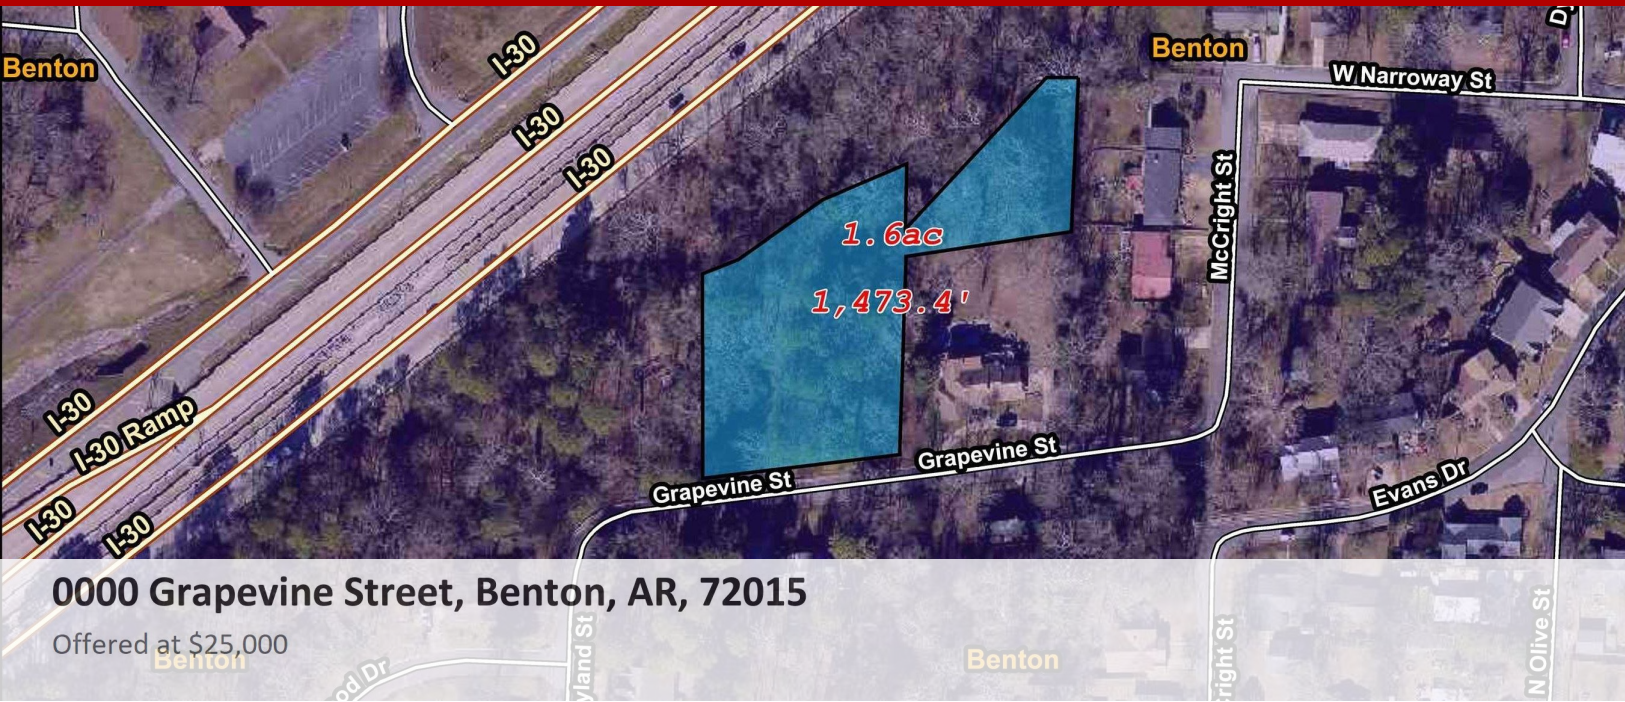

Subdivision Lot - Benton, AR

0000 Grapevine Street, Benton, AR, 72015

Offered at \$25,000

Here is your chance to build your dream home in the heart of downtown Benton. This is +/-1.6 acres in one of the most sought after areas of downtown. See attached documents for legal description, and reference map.

0 Bedrooms
0 Bathrooms
Unknown sqft sqft
1.6 acre (lot size)
Built: Unknown year

Scan above on mobile device for directions to this listing

Assist2Sell
vip@assist2sell.com

All information deemed reliable but not guaranteed. If your property is currently listed this is not meant as a solicitation.
©2026 Assist2Sell.com - Licensed according to agreed upon terms and conditions. This listing is courtesy of Baxley-Penfield-Moudy Realtors

<https://assist2sell.com/listing/0000-grapevine-street-benton-ar-72015/3yd-carmls-22016754>