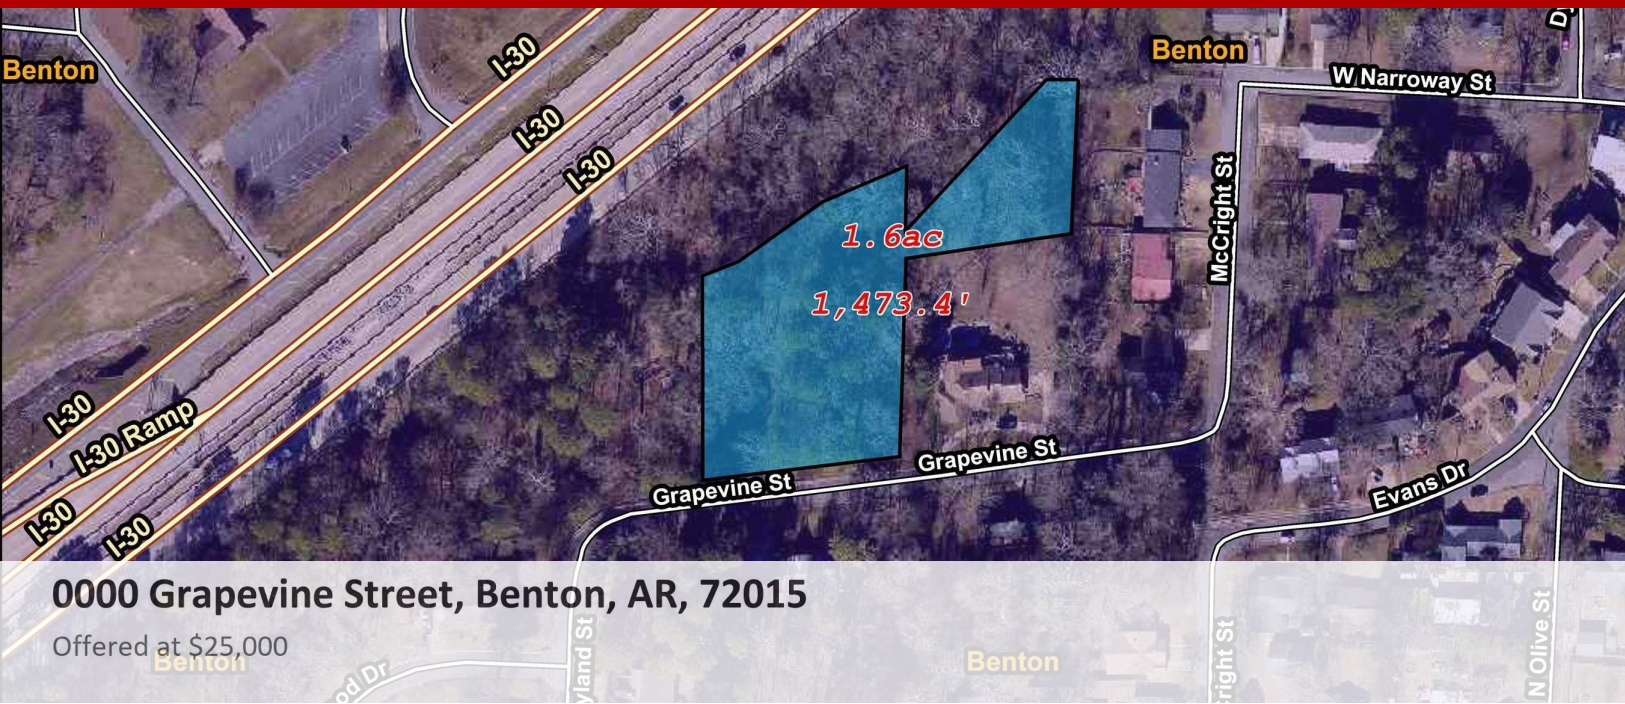

Subdivision Lot - Benton, AR

0000 Grapevine Street, Benton, AR, 72015

Offered at \$25,000

Here is your chance to build your dream home in the heart of downtown Benton. This is +/-1.6 acres in one of the most sought after areas of downtown. See attached documents for legal description, and reference map.

0 Bedrooms
0 Bathrooms
Unknown sqft sqft
1.6 acre (lot size)
Built: Unknown year

Scan above on mobile device for directions to this listing

Assist2Sell
vip@assist2sell.com

All information deemed reliable but not guaranteed. If your property is currently listed this is not meant as a solicitation.
©2026 Assist2Sell.com - Licensed according to agreed upon terms and conditions. This listing is courtesy of Baxley-Penfield-Moudy Realtors

<https://assist2sell.com/listing/0000-grapevine-street-benton-ar-72015/3yd-carmls-22016754>