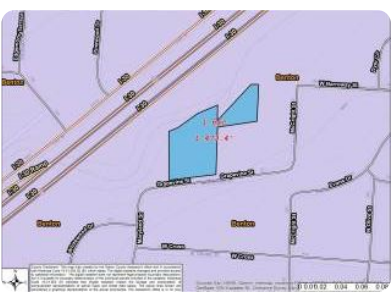

Subdivision Lot - Benton, AR

0000 Grapevine Street, Benton, AR, 72015

Offered at \$25,000

Here is your chance to build your dream home in the heart of downtown Benton. This is +/-1.6 acres in one of the most sought after areas of downtown. See attached documents for legal description, and reference map.

0 Bedrooms
0 Bathrooms
Unknown sqft sqft
1.6 acre (lot size)
Built: Unknown year

Scan above on mobile device for directions to this listing

Assist2Sell
vip@assist2sell.com

All information deemed reliable but not guaranteed. If your property is currently listed this is not meant as a solicitation.
©2026 Assist2Sell.com - Licensed according to agreed upon terms and conditions. This listing is courtesy of Baxley-Penfield-Moudy Realtors