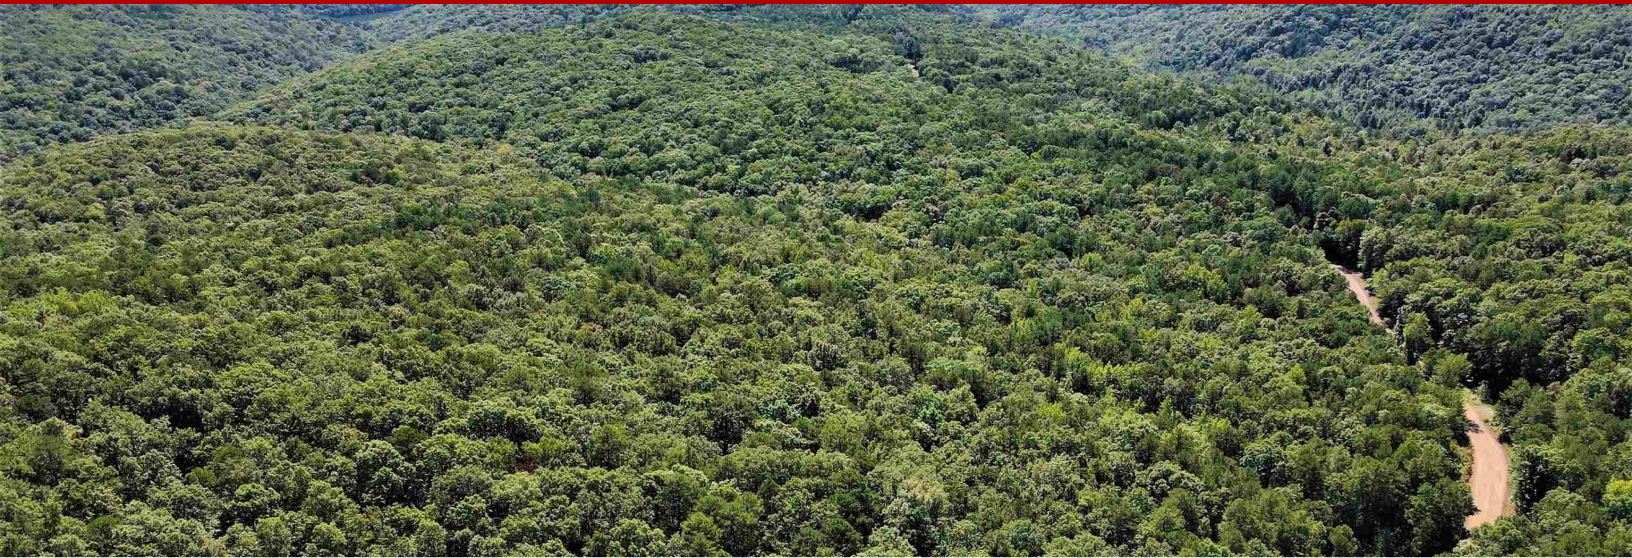

## 000 Oyler Road, Clinton, AR, 72031

Offered at \$480,000

- 160 +/- acres - Numerous build sites - County road frontage - Mature mixed timber with a variety of oak, pine, and hickory trees - Numerous well-worn deer trails - Abundant wildlife - Numerous natural rock formations - Spring fed creek - Excellent topography - 16 miles to Clinton - 25 miles to Marshall