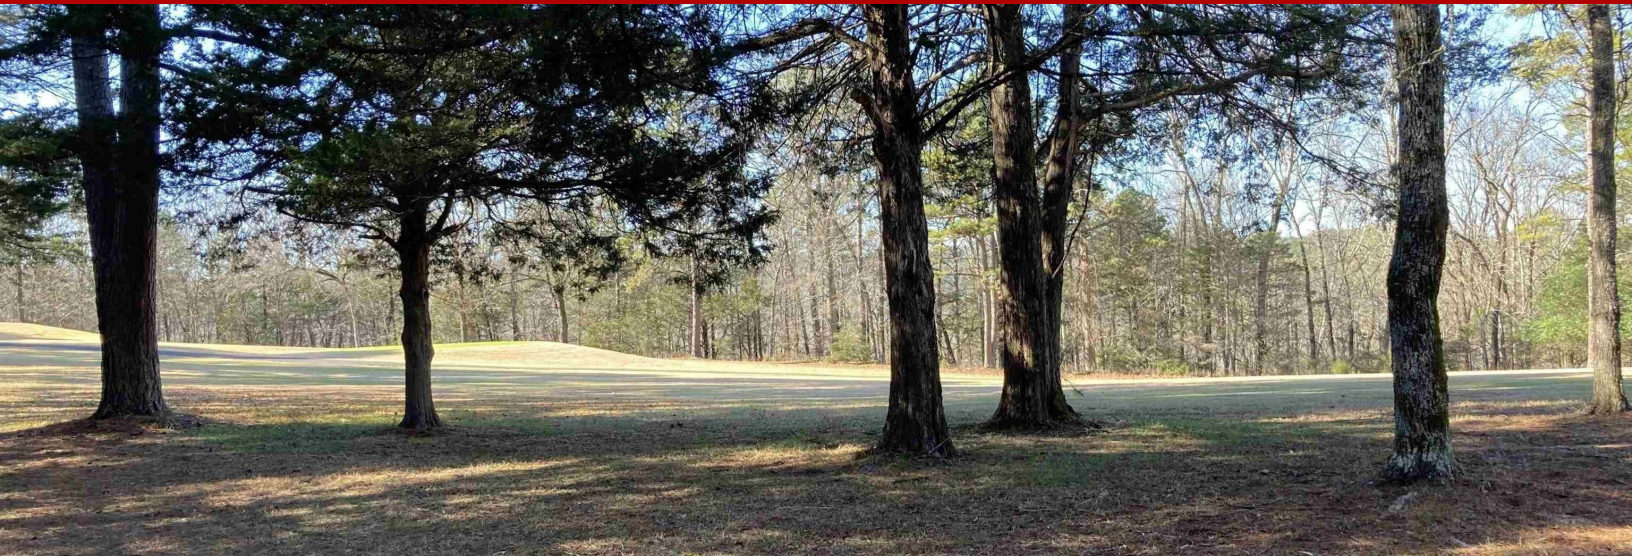

Subdivision Lot - Fairfield Bay, AR

000 Mountain Ranch Drive, Fairfield Bay, AR, 72088

Offered at \$16,000

Here is a VERY NICE residential lot located on one of the Premier 18-hole Championship public golf courses in Arkansas. In fact, Mountain Ranch Golf Club is "ranked the #1 Resort Golf Course in the state of Arkansas!" Lot 6 is on Mountain Ranch Drive in Fairfield Bay, Arkansas, and is ready for you to build your golf or Greers Ferry Lake getaway home directly on the Mountain Ranch Golf Club.