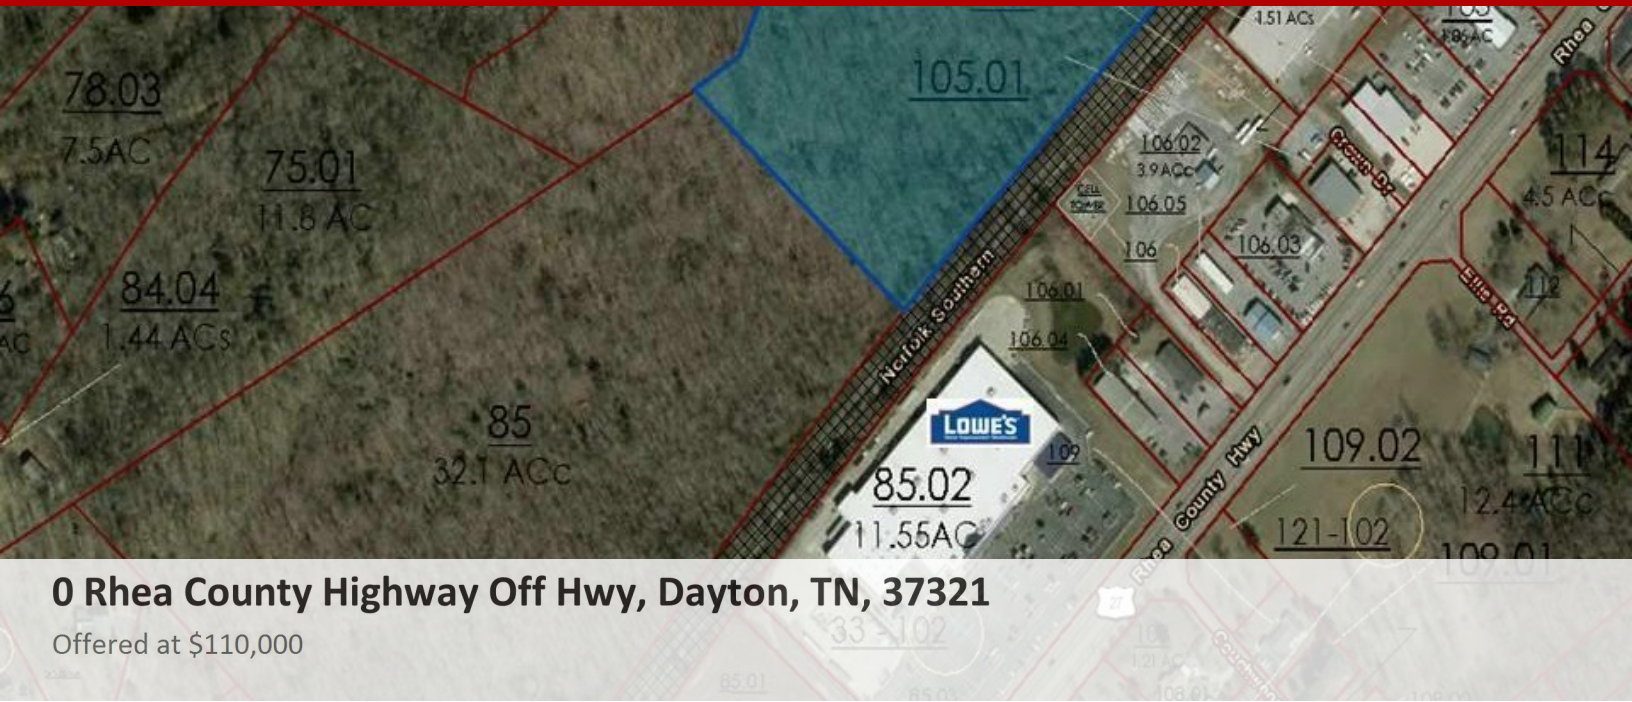

# Residential - Dayton, TN

0 Rhea County Highway Off Hwy, Dayton, TN, 37321

Offered at \$110,000

Landlocked Tract. Approximately 11 acres of mature woodlands. Additional 32 acres listed MLS #1286219

 0 Bedrooms
 0 Bathrooms
 Unknown sqft sqft
 10.75 acre (lot size)
 Built: Unknown year

<https://assist2sell.com/listing/0-rhea-county-highway-off-hwy-dayton-tn-37321/3yd-cartn-1286220>