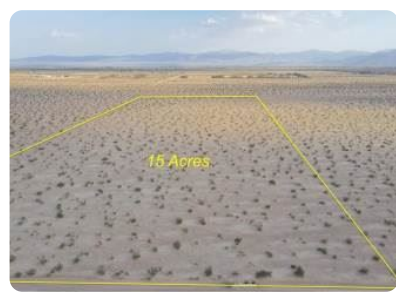

Lot - San Bernardino, CA

0 Palma Vista Rd., San Bernardino, CA, 92365

Offered at \$50,000

The opportunities are endless with this 15 acres of flat land. This parcel is zoned RL for Rural Living. Just minutes from the fwy; Newberry Springs is located between the I-15 and I-40 about twenty minutes east of Barstow and two hours from Las Vegas or Laughlin. This lot is located in the Newberry Ranch area where farmers grow pistachios and raise livestock. Ride your horse or ATV or enjoy the starlit night skies. Come and get your plot of Newberry Springs land before it's gone.

0 Bedrooms

0 Bathrooms

Unknown sqft sqft

15 acre (lot size)

Built: Unknown year

Scan above on mobile device
for directions to this listing

Assist2Sell
vip@assist2sell.com

Assist  Sell.