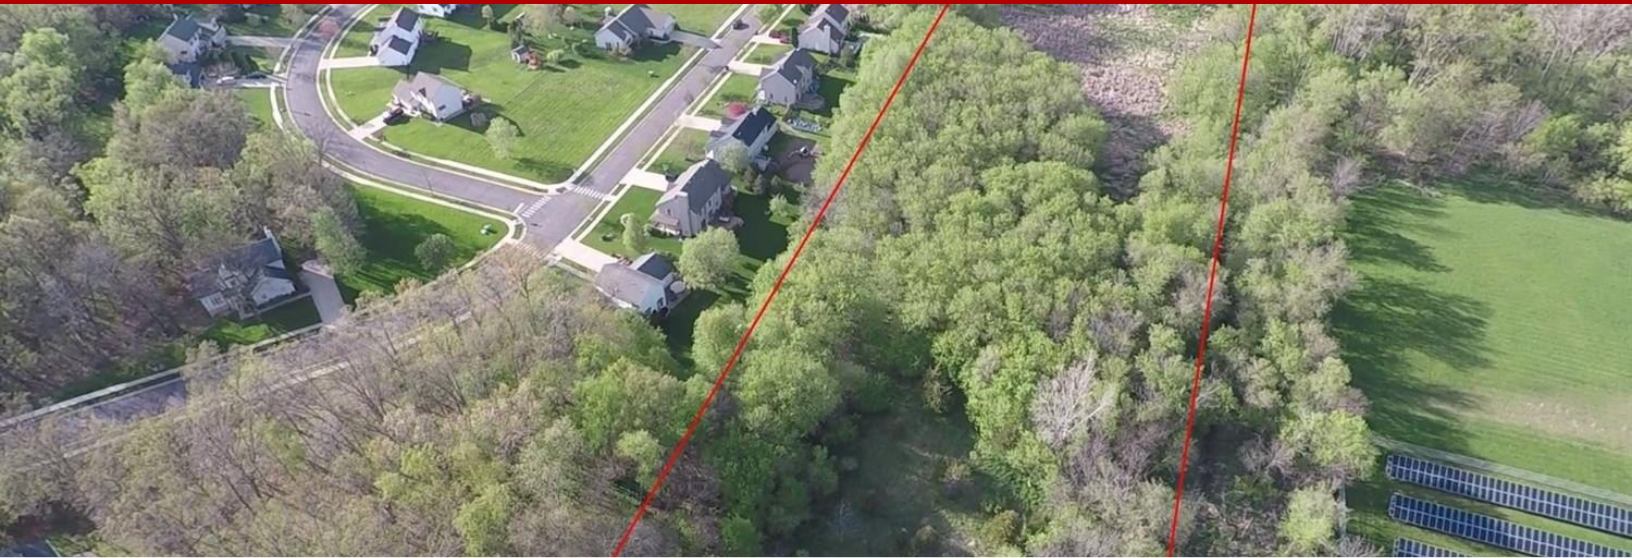

Lots & Land - Manchester, MI

0 Dutch Drive, Manchester, MI, 48158

Offered at \$55,000

6.44 acre Buildable lot in the Village of Manchester. Nicely secluded, with Mature trees and private country setting. Conveniently located next to Manchester middle school and within walking distance to high school, elementary school, walking trails, parks and downtown shopping.

0 Bedrooms

0 Bathrooms

Unknown sqft sqft

6.44 acre (lot size)

Built: Unknown year

Scan above on mobile device
for directions to this listing

Assist2Sell
vip@assist2sell.com

Assist2Sell