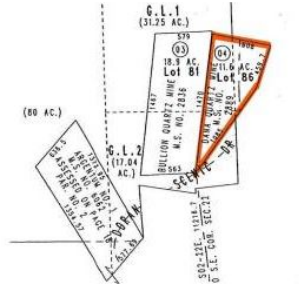

Land/Lot - Barstow, CA

0 Doran Scenic Drive, Barstow, CA, 92311

Offered at \$37,500

Patented Dana Silver mine just north of the historic Calico mine, patented mine claims come with the land and mineral rights. The department in Interior stopped issuing patented mining rights in 1994. In order to be issued a patented mining rights significant findings were to have been proven on the site. with gold and silver prices increasing this will be a good investment or to have you own private claim. Latitude 34.971439 Longitude -116.855865 CA 15 to Calico rd, north on Calico rd to Doran Scenic dr. north on doran scenic dr 1mile. OWNER WILL CARRY call today!

0 Bedrooms
0 Bathrooms
Unknown sqft sqft
11.6 acres (lot size)
Built: Unknown year

Scan above on mobile device for directions to this listing

Assist2Sell
vip@assist2sell.com

All information deemed reliable but not guaranteed. If your property is currently listed this is not meant as a solicitation.
©2026 Assist2Sell.com - Licensed according to agreed upon terms and conditions. This listing is courtesy of The Culton Corp