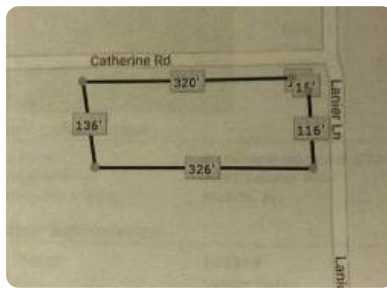

# Single Family Residence - Chunchula, AL

0 Catherine Road 30, Chunchula, AL, 36521

Offered at \$14,500

The perfect location to build your custom dream home! The lots in Lanier Acres are cleared, level, and ready!

0 Bedrooms

0 Bathrooms

Unknown sqft sqft

1.24 acre (lot size)

Built: Unknown year

Scan above on mobile device for directions to this listing

Assist2Sell  
vip@assist2sell.com

Assist2Sell.