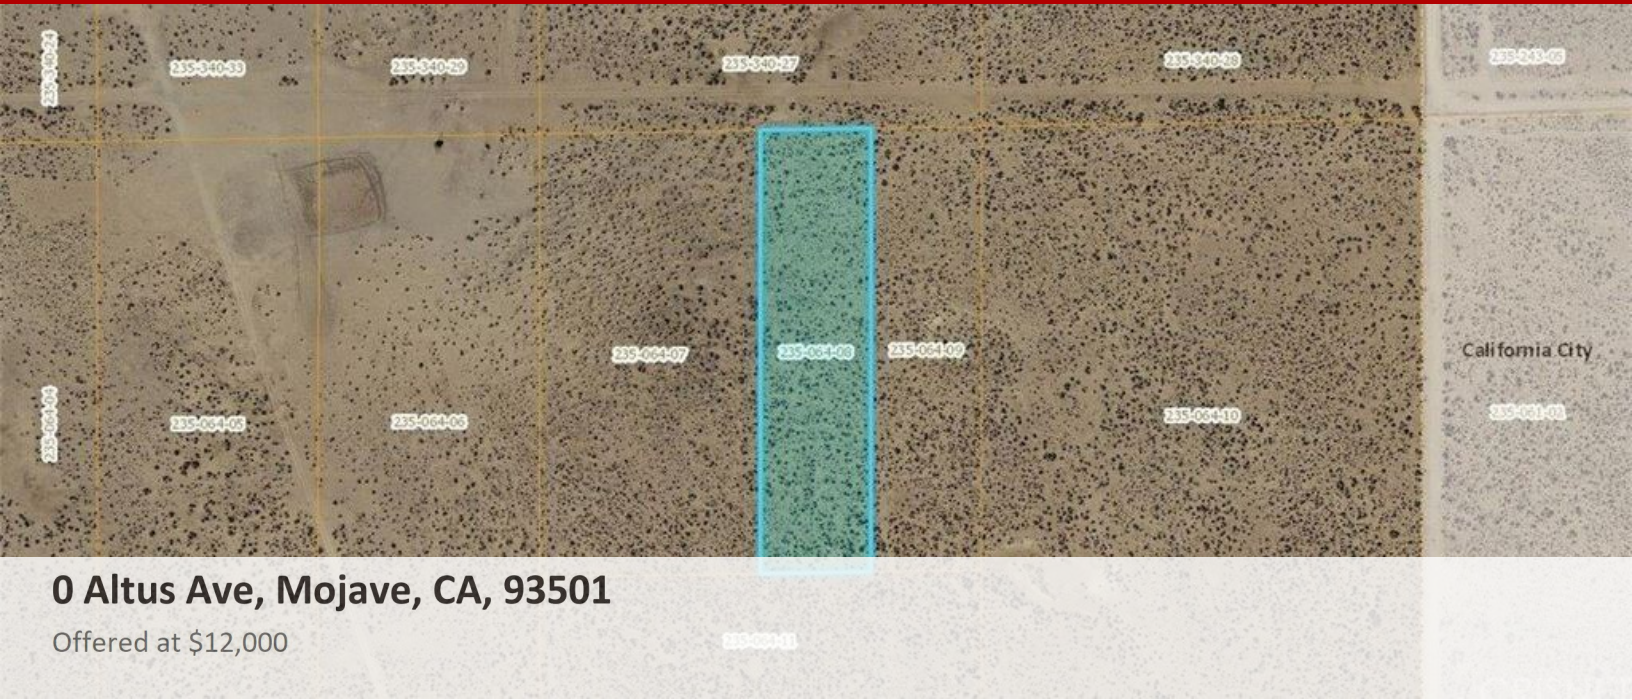

# Land/Lot - Mojave, CA

**0 Altus Ave, Mojave, CA, 93501**

Offered at \$12,000

Land located in Mojave, Ca. Close to the Hyundai Motor track. Off the 58 fwy on Altus Ave.

0 Bedrooms
0 Bathrooms
Unknown sqft sqft
2.5 acres (lot size)
Built: Unknown year

<https://assist2sell.com/listing/0-altus-ave-mojave-ca-93501/3yd-crisnetca-sr22080555>