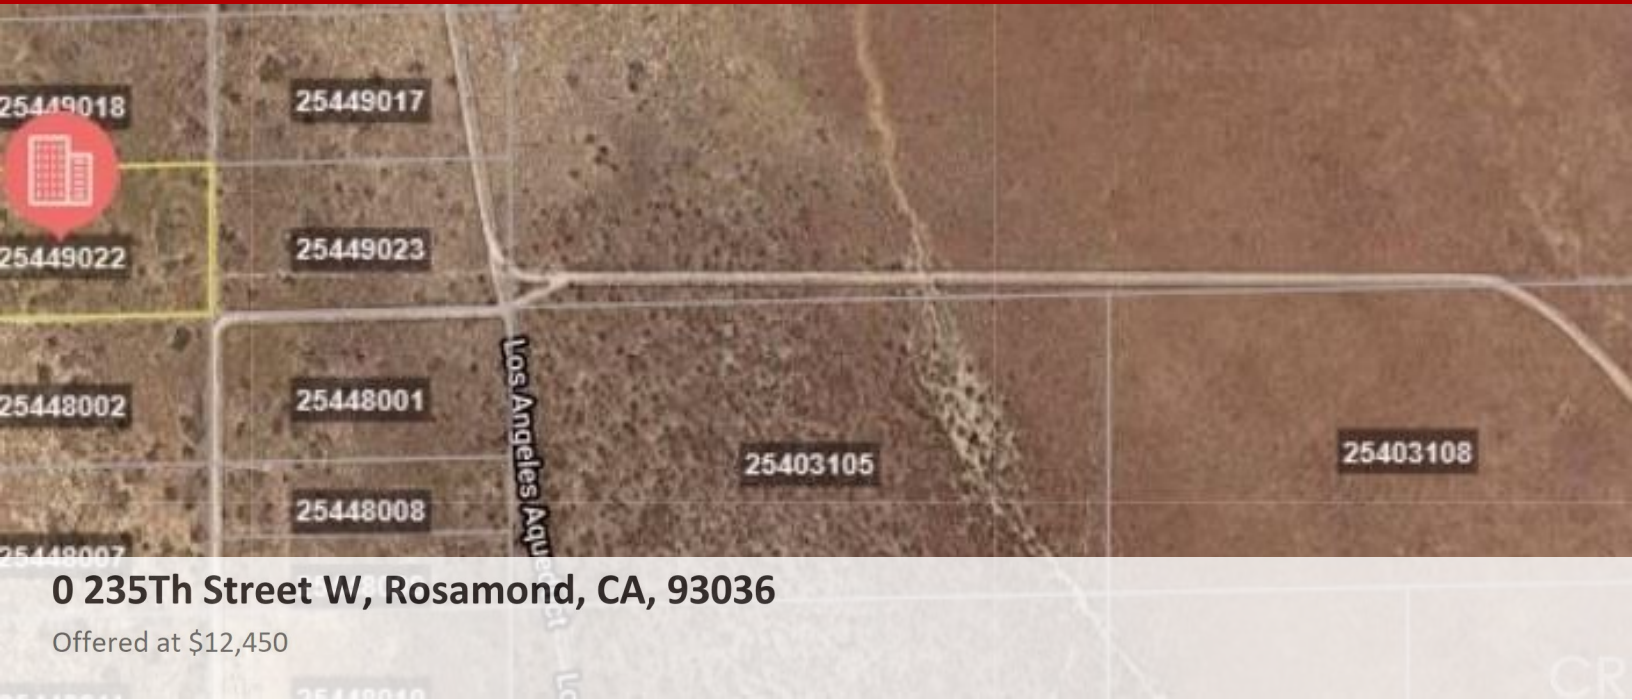

# Land/Lot - Rosamond, CA

**0 235Th Street W, Rosamond, CA, 93036**

Offered at \$12,450

Near Neenach in West Rosamond area. Roads are well traveled and can access with map & GPS coordinates. Remote, private, beautiful area of the Western Antelope Valley. No services. Off the Grid!

0 Bedrooms
0 Bathrooms
Unknown sqft sqft
5 acres (lot size)
Built: Unknown year

Assist2Sell

No other photos  
Available

Assist2Sell

No other photos  
Available

Assist2Sell

No other photos  
Available

Assist2Sell

<https://assist2sell.com/listing/0-235th-street-w-rosamond-ca-93036/3yd-crisnetca-sr21166940>