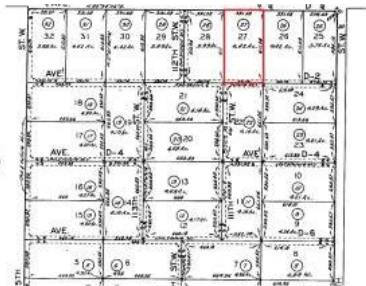

Assist2Sell

No other photos
Available

Assist2Sell

No other photos
Available