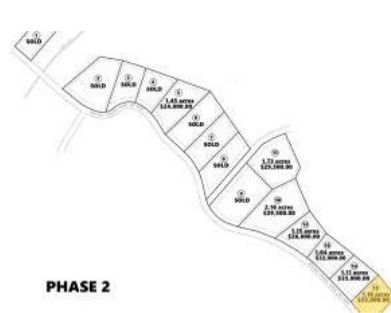

## P2 Lot 15 Mauney Chapel Road Road, Corbin, KY, 40701

Offered at \$35,000

A Beautiful wooded lot in Lakewood Corbin's Premiere Luxury Subdivision. Quiet, Peaceful, Beautiful, Unique, are all words that describe this amazing Subdivision that is nestled in a breath-taking setting along US 25 in Corbin, Ky Amenities: Walking trails that meander along creeks Nature trails that get you off the beaten path and into nature. Community Pavilion for those large family cookouts where the children can run and play New Construction Homes! Wooded house lots, Cleared lots Pond Front and Pond View Home Sites Pre-approved House Plans ( Or submit your own) Home Sites vary from .75 acres to 2.32 acres Custom size lots are available Great location, close to Laurel Lake and Cumberland State Park both located just minutes away You can visit: Lakewoodcorbinky.com for more information OR call me (Janie Bartley) at 606-309-1908 Owner/Agent

0 Bedrooms
0 Bathrooms
Unknown sqft sqft
1.1 acre (lot size)
Built: Unknown year

Scan above on mobile device for directions to this listing

Assist2Sell  
vip@assist2sell.com

All information deemed reliable but not guaranteed. If your property is currently listed this is not meant as a solicitation.  
©2026 Assist2Sell.com - Licensed according to agreed upon terms and conditions. This listing is courtesy of New Beginnings Real Estate LLC