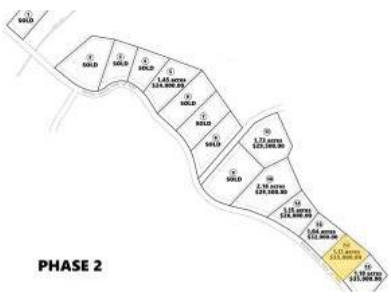

P2 Lot 14 Mauney Chapel Road Road, Corbin, KY, 40701

Offered at \$35,000

A Beautiful wooded lot in Lakewood Corbin's Premiere Luxury Subdivision. Quiet, Peaceful, Beautiful, Unique, are all words that describe this amazing Subdivision that is nestled in a breath-taking setting along US 25 in Corbin, Ky Amenities: Walking trails that meander along creeks Nature trails that get you off the beaten path and into nature. Community Pavilion for those large family cookouts where the children can run and play New Construction Homes! Wooded house lots, Cleared lots Pond Front and Pond View Home Sites Pre-approved House Plans (Or submit your own) Home Sites vary from .75 acres to 2.32 acres Custom size lots are available Great location, close to Laurel Lake and Cumberland State Park both located just minutes away You can visit: Lakewoodcorbinky.com for more information OR call me (Janie Bartley) at 606-309-1908 Owner/Agent

0 Bedrooms
0 Bathrooms
Unknown sqft sqft
1.11 acre (lot size)
Built: Unknown year

Scan above on mobile device for directions to this listing

Assist2Sell
vip@assist2sell.com

All information deemed reliable but not guaranteed. If your property is currently listed this is not meant as a solicitation.
©2026 Assist2Sell.com - Licensed according to agreed upon terms and conditions. This listing is courtesy of New Beginnings Real Estate LLC