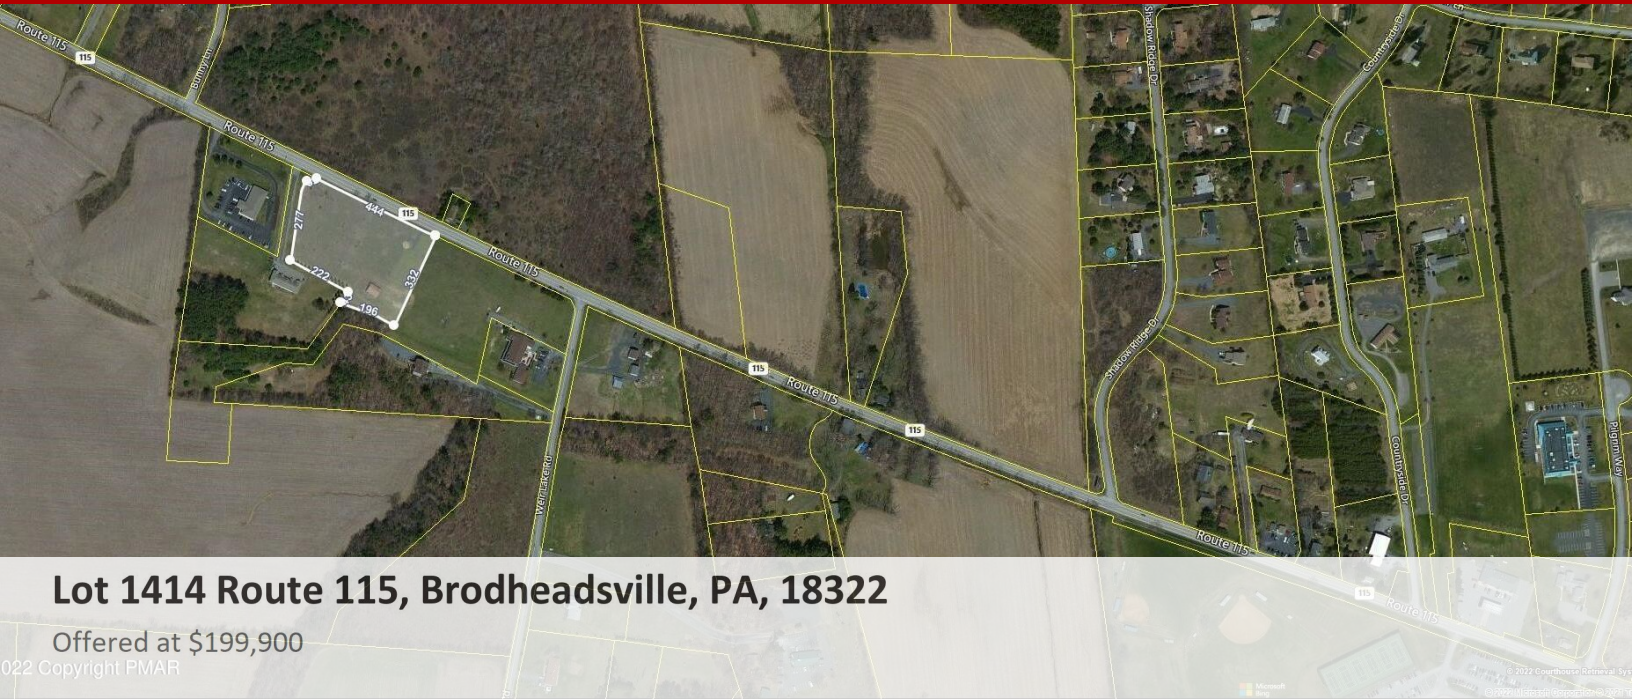

Raw Land - Brodheadsville, PA

Lot 1414 Route 115, Brodheadsville, PA, 18322

Offered at \$199,900

©2022 Copyright PMAR

3.13 Acres Zoned VC near Shop Rite

0 Bedrooms
0 Bathrooms
Unknown sqft sqft
3.13 acre (lot size)
Built: Unknown year

<http://assist2sell.com/listing/lot-1414-route-115-brodheadsville-pa-18322/3yd-pmarpa-pm-94138>