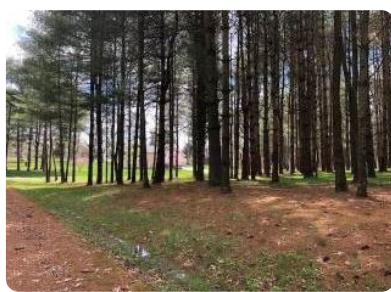

Scan above on mobile device
for directions to this listing

Assist2Sell
vip@assist2sell.com

Assist2Sell

All information deemed reliable but not guaranteed. If your property is currently listed this is not meant as a solicitation.
©2026 Assist2Sell.com - Licensed according to agreed upon terms and conditions. This listing is courtesy of Fry Realty Collective, LLC

<http://assist2sell.com/listing/lot-101-lakeshore-circle-russell-springs-ky-42642/3yd-lbarky-22023259>