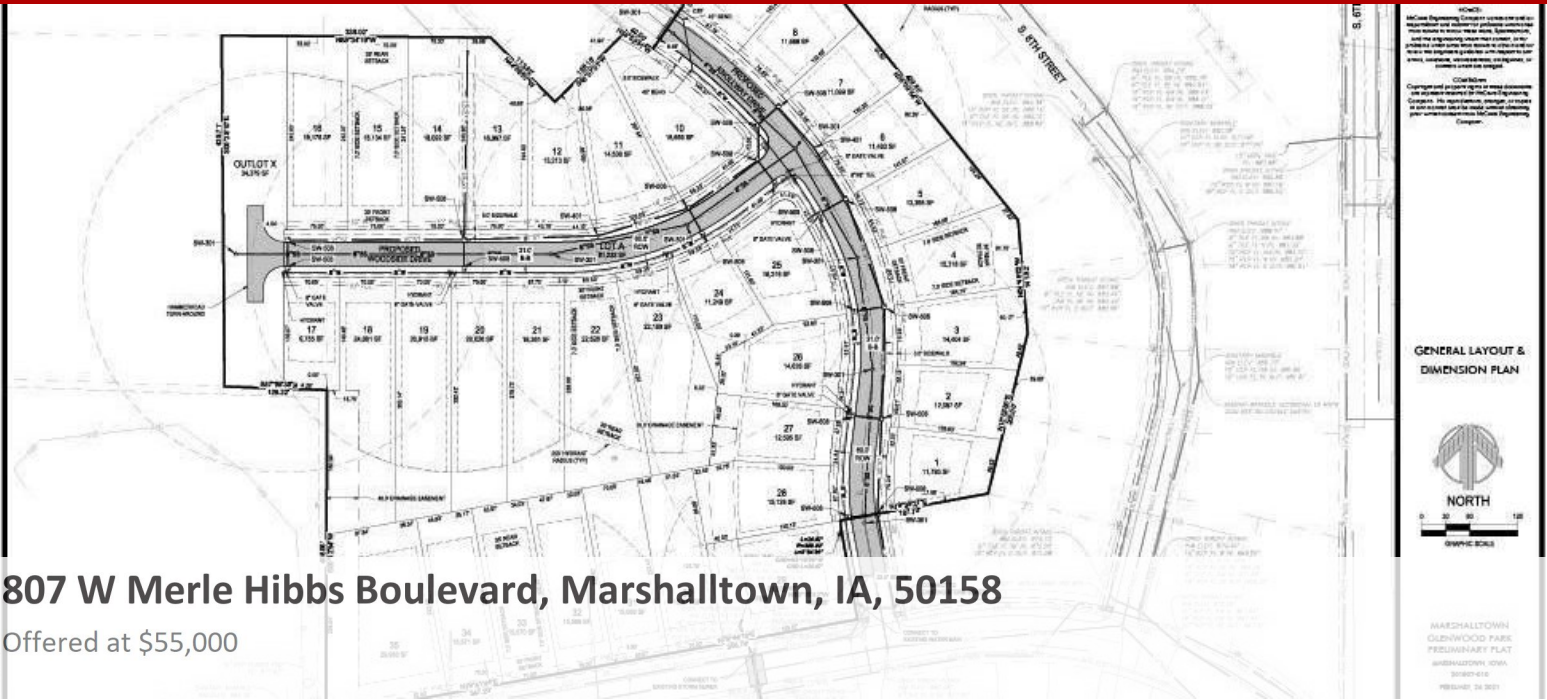

Lots & Land - Marshalltown, IA

807 W Merle Hibbs Boulevard, Marshalltown, IA, 50158

Offered at \$55,000

NEW DEVELOPMENT!! Are you looking to build your dream home? Great southside location. Now is the time to pick out your new lot! The neighborhood is located near walking/biking trails, small ponds for fishing, and many other conveniences. These lots are also located within walking distance to various schools. There are many options available to fit various budgets. New homes built here will qualify for the \$10,000 Make Marshalltown Home Incentive at closing. Act quickly to secure the lot of your choice. Call today with any questions!

0 Bedrooms
0 Bathrooms
Unknown sqft sqft
0.38 acre (lot size)
Built: Unknown year

Scan above on mobile device for directions to this listing

Assist2Sell
vip@assist2sell.com

All information deemed reliable but not guaranteed. If your property is currently listed this is not meant as a solicitation.
©2026 Assist2Sell.com - Licensed according to agreed upon terms and conditions. This listing is courtesy of Five Star Real Estate Group