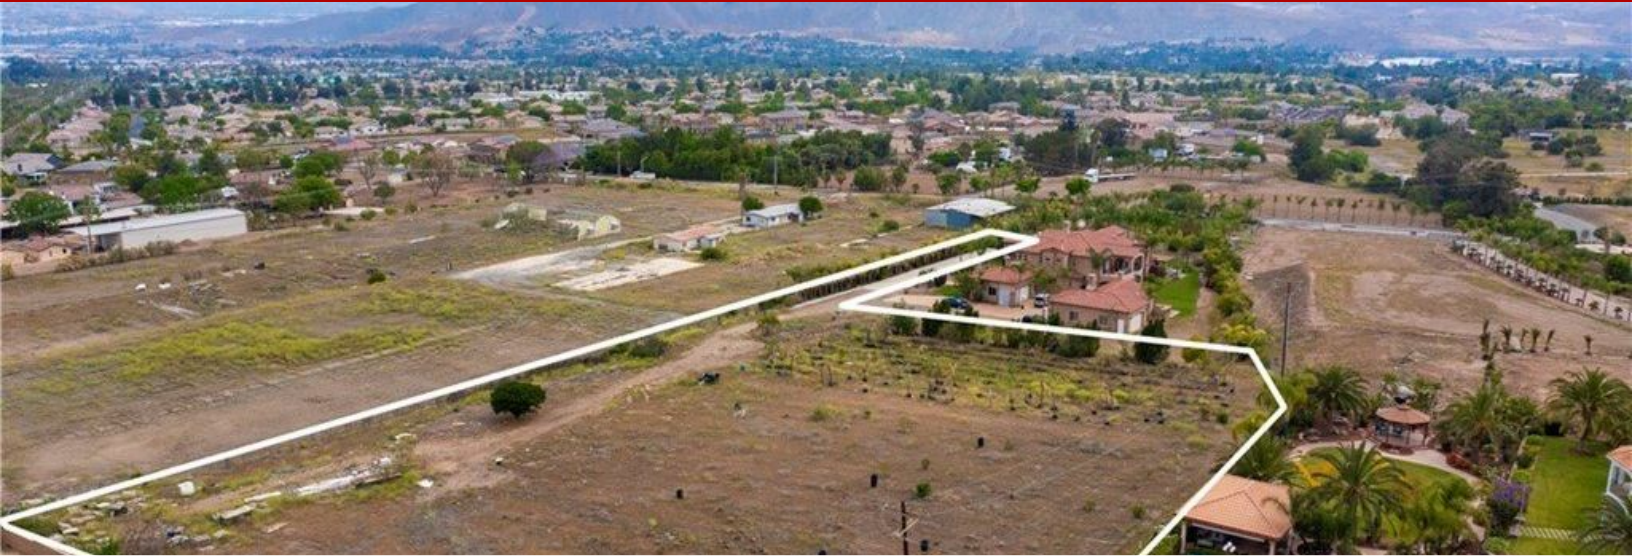

Land/Lot - Corona, CA

4106 Lester Avenue, Corona, CA, 92881

Offered at \$1,900,000

This is a FANTASTIC opportunity to own a VERY choice property. DRONE PICS ARE COMING! View, and surrounded by a very exclusive neighborhood

0 Bedrooms

0 Bathrooms

Unknown sqft sqft

2.67 acres (lot size)

Built: Unknown year

Scan above on mobile device
for directions to this listing

Assist2Sell
vip@assist2sell.com

Assist  Sell.