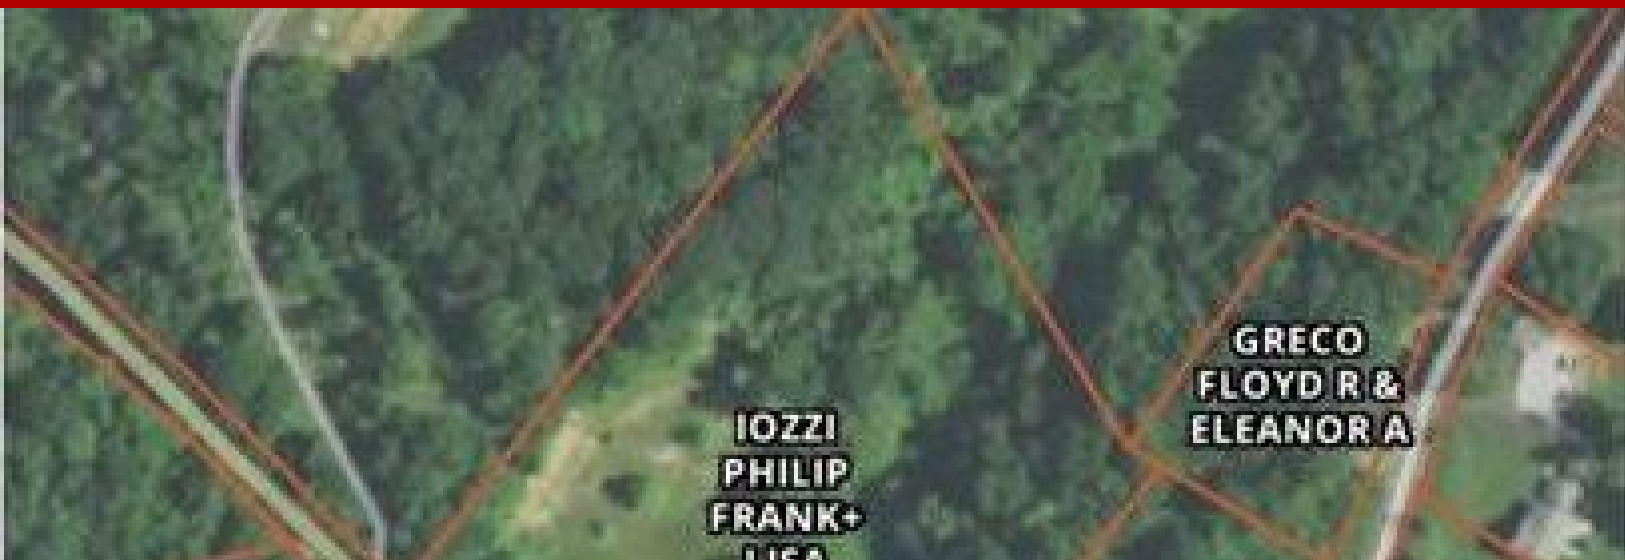

Com Land (5 Acres or More), Res Land (5 Acres or More) - Lower Burrell, PA

3201 Milligantown Road, Lower Burrell, PA, 15068

Offered at \$125,000

Beautiful Vacant Buildable Land in Lower Burrell. 5.3 Acres with a Stream on the Property. This Land is directly across from the former "Elks Plantation". Land is currently zoned R1, but there is some interest at the Lower Burrell Zoning Board to change the zoning to serve other interests.