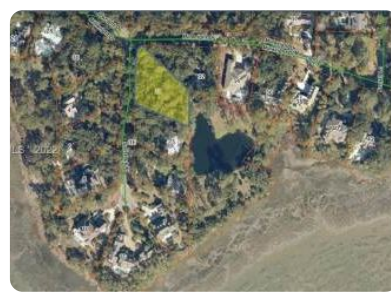

Land/Lots - Hilton Head Island, SC

31 Millwright Drive, Hilton Head Island, SC, 29926

Offered at \$499,000

One of the last full sized homesites. Just under 3/4 acre with view of natural water rookery and salt water beyond! Awesome live oaks dripping with Spanish moss. Lot located a few homes away from HGTV Dream Home inside exclusive Windmill Harbour, home to SC Yacht Club, beautiful full service marina, and one of the few locks on the East Coast. Community architecture reminiscent of historic Charleston. Just minutes away from Hilton Head Island's famous beaches, dining, shopping, entertainment, 40 minutes to Savannah, GA. Easy on and off the island for quick access to airport and Old Town Bluffton.

0 Bedrooms

0 Bathrooms

Unknown sqft sqft

0.74 acre (lot size)

Built: Unknown year

Scan above on mobile device
for directions to this listing

Assist2Sell
vip@assist2sell.com

Assist2Sell.